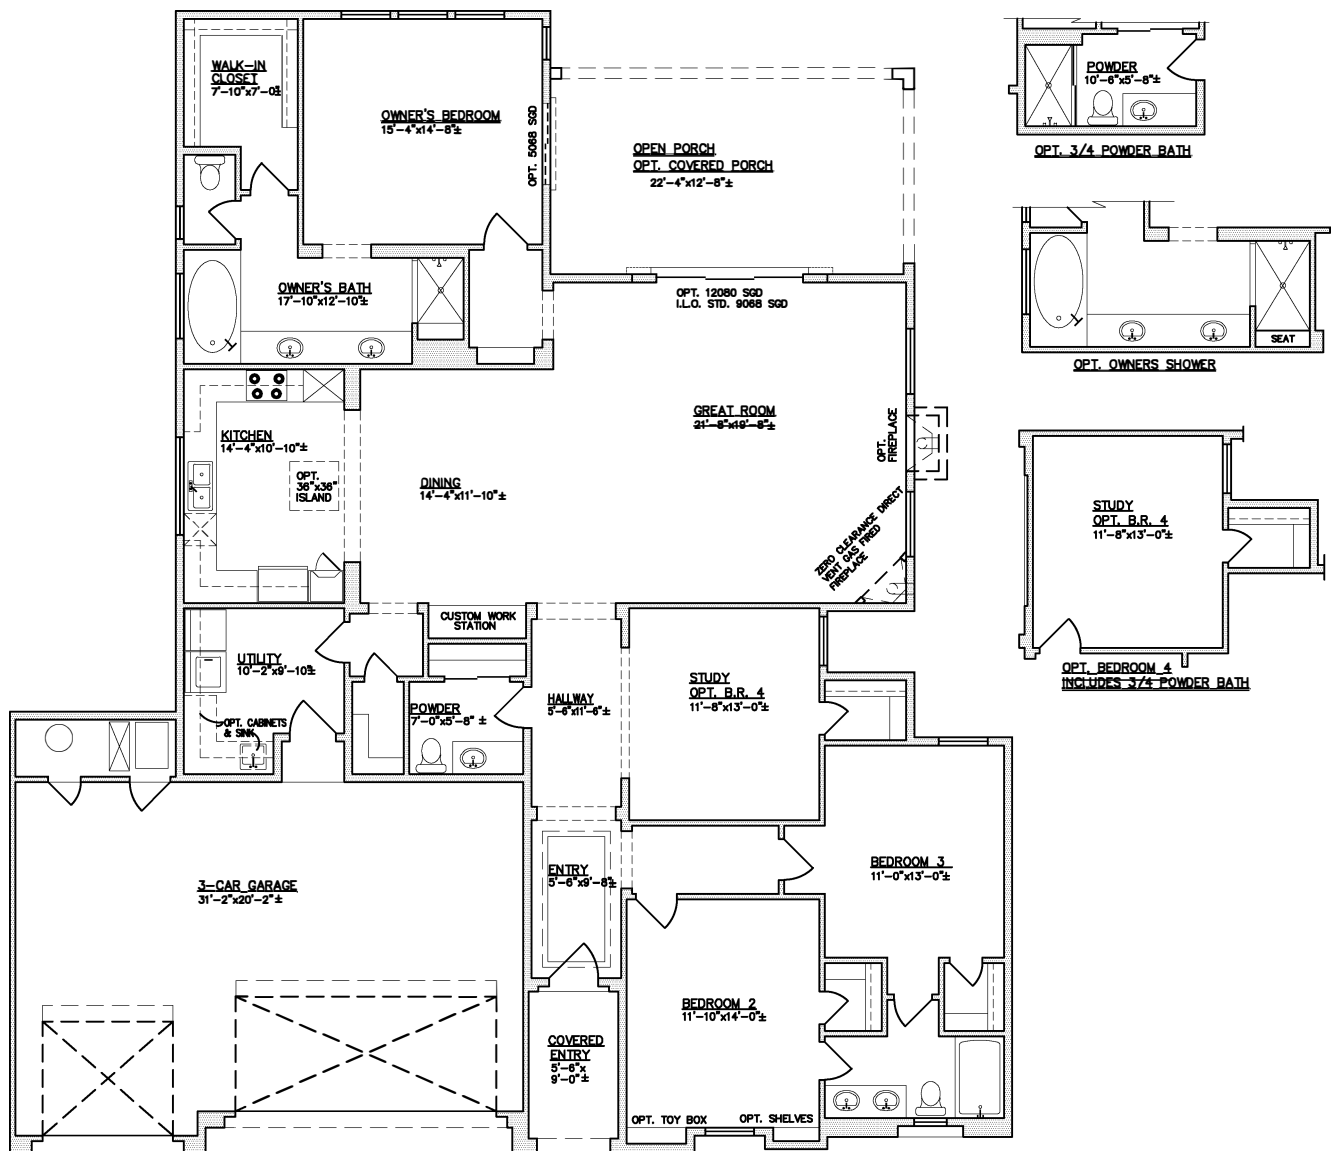

## King Fisher

2386 square feet

All square footage is approximate. Renderings are conceptions and may vary slightly from actual home. Windows may vary with exterior design. Homes may be built reverse of plans shown, depending on site conditions. Minor architectural changes may be made from time to time at the option of the builder. Model homes may feature upgrade options at additional expense. Pricing, included features and available floor plans subject to change without notice or obligation. Please consult your Sales Professional for details.