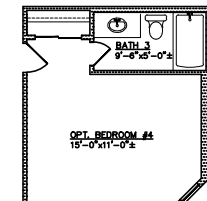

Prince

2988 square feet

① OPT. BEDROOM #4

② OPT. MEDIA ROOM

③ OPT. BEDROOM #5

① OPT. BEDROOM #4
⑨ W/OPTIONAL GUEST BATH #2

⑤ OPT. STUDY

All square footage is approximate. Renderings are conceptions and may vary slightly from actual home. Windows may vary with exterior design. Homes may be built reverse of plans shown, depending on site conditions. Minor architectural changes may be made from time to time at the option of the builder. Model homes may feature upgrade options at additional expense. Pricing, included features and available floor plans subject to change without notice or obligation. Please consult your Sales Professional for details.