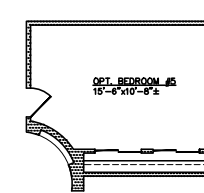

Prince

2988 square feet

① OPT. BEDROOM #4

② OPT. MEDIA ROOM

③ OPT. BEDROOM #5

① OPT. BEDROOM #4
⑨ W/OPTIONAL GUEST BATH #2

⑤ OPT. STUDY

All square footage is approximate. Renderings are conceptions and may vary slightly from actual home. Windows may vary with exterior design. Homes may be built reverse of plans shown, depending on site conditions. Minor architectural changes may be made from time to time at the option of the builder. Model homes may feature upgrade options at additional expense. Pricing, included features and available floor plans subject to change without notice or obligation. Please consult your Sales Professional for details.