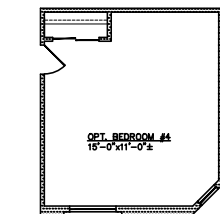

Prince

2988 square feet

① OPT. BEDROOM #4

② OPT. MEDIA ROOM

③ OPT. BEDROOM #5

① OPT. BEDROOM #4
⑨ W/OPTIONAL GUEST BATH #2

⑤ OPT. STUDY

All square footage is approximate. Renderings are conceptions and may vary slightly from actual home. Windows may vary with exterior design. Homes may be built reverse of plans shown, depending on site conditions. Minor architectural changes may be made from time to time at the option of the builder. Model homes may feature upgrade options at additional expense. Pricing, included features and available floor plans subject to change without notice or obligation. Please consult your Sales Professional for details.