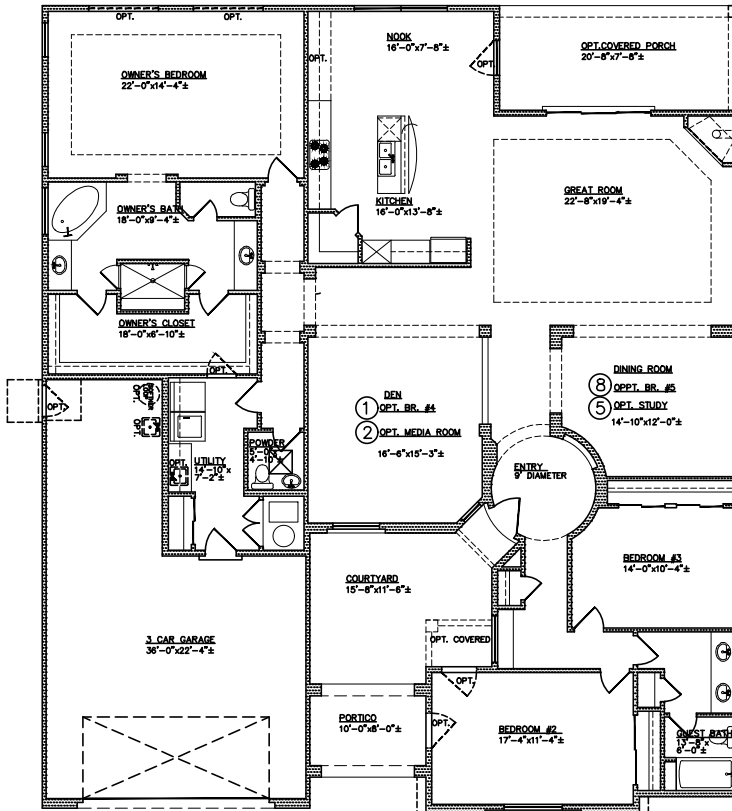

Prince

2988 square feet

① OPT. BEDROOM #4

② OPT. MEDIA ROOM

③ OPT. BEDROOM #5

① OPT. BEDROOM #4
⑨ W/OPTIONAL GUEST BATH #2

⑤ OPT. STUDY

All square footage is approximate. Renderings are conceptions and may vary slightly from actual home. Windows may vary with exterior design. Homes may be built reverse of plans shown, depending on site conditions. Minor architectural changes may be made from time to time at the option of the builder. Model homes may feature upgrade options at additional expense. Pricing, included features and available floor plans subject to change without notice or obligation. Please consult your Sales Professional for details.