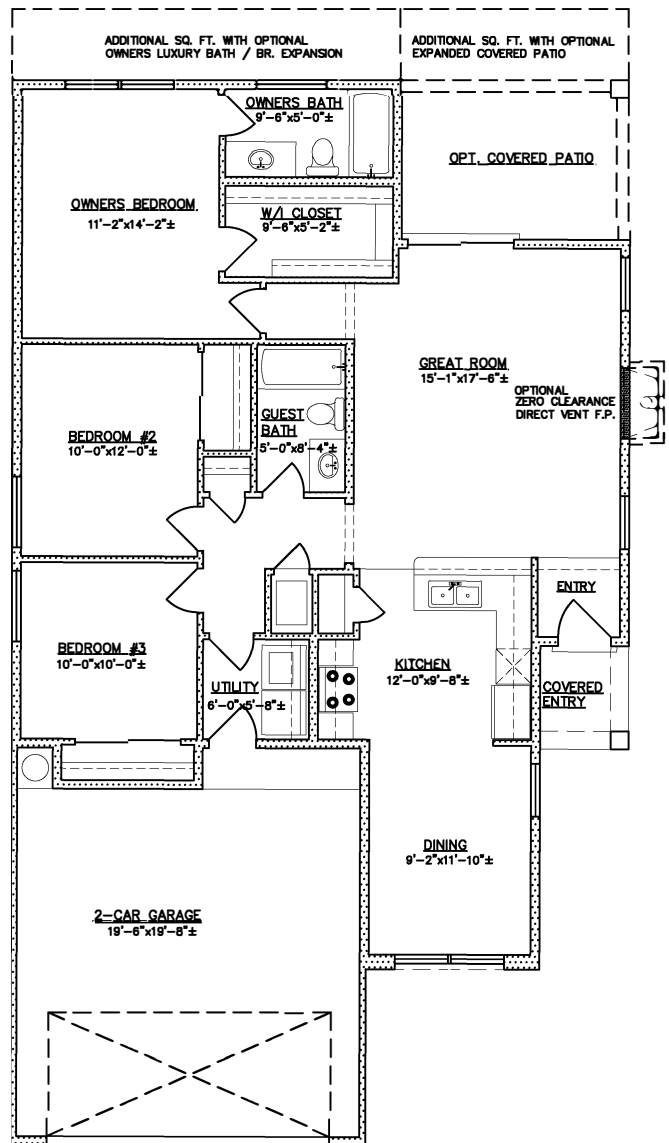

Rebound

1320 square feet

ELEVATION "A"

OPTIONAL
LUXURY OWNERS BATH AND
OWNERS BEDROOM EXTENSION

All square footage is approximate. Renderings are conceptions and may vary slightly from actual home. Windows may vary with exterior design. Homes may be built reverse of plans shown, depending on site conditions. Minor architectural changes may be made from time to time at the option of the builder. Model homes may feature upgrade options at additional expense. Pricing, included features and available floor plans subject to change without notice or obligation. Please consult your Sales Professional for details.