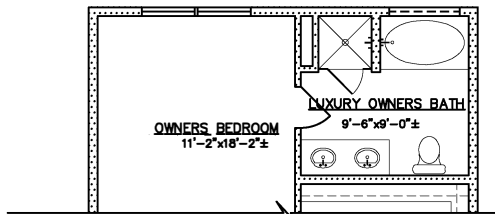

Rebound

1320 square feet

ELEVATION "A"

OPTIONAL
LUXURY OWNERS BATH AND
OWNERS BEDROOM EXTENSION

All square footage is approximate. Renderings are conceptions and may vary slightly from actual home. Windows may vary with exterior design. Homes may be built reverse of plans shown, depending on site conditions. Minor architectural changes may be made from time to time at the option of the builder. Model homes may feature upgrade options at additional expense. Pricing, included features and available floor plans subject to change without notice or obligation. Please consult your Sales Professional for details.