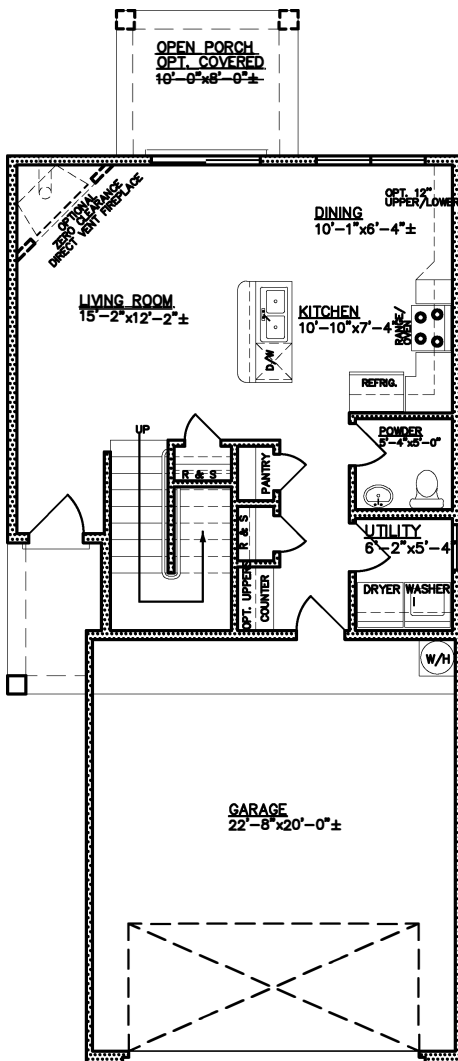

Candlestick

1358 square feet

DOWNSTAIRS FLOOR PLAN

OPTIONAL UPSTAIRS 3-BEDROOM

DOWNSTAIRS FLOOR PLAN W/3-BEDROOM OPTION

UPSTAIRS FLOOR PLAN

All square footage is approximate. Renderings are conceptions and may vary slightly from actual home. Windows may vary with exterior design. Homes may be built reverse of plans shown, depending on site conditions. Minor architectural changes may be made from time to time at the option of the builder. Model homes may feature upgrade options at additional expense. Pricing, included features and available floor plans subject to change without notice or obligation. Please consult your Sales Professional for details.