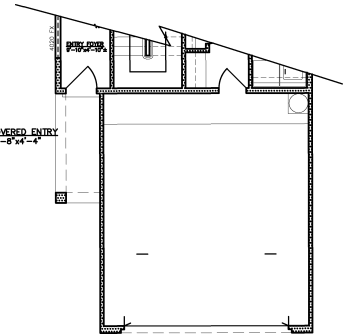

Candlestick

1358 square feet

DOWNSTAIRS FLOOR PLAN

OPTIONAL UPSTAIRS 3-BEDROOM

DOWNSTAIRS FLOOR PLAN W/3-BEDROOM OPTION

UPSTAIRS FLOOR PLAN

All square footage is approximate. Renderings are conceptions and may vary slightly from actual home. Windows may vary with exterior design. Homes may be built reverse of plans shown, depending on site conditions. Minor architectural changes may be made from time to time at the option of the builder. Model homes may feature upgrade options at additional expense. Pricing, included features and available floor plans subject to change without notice or obligation. Please consult your Sales Professional for details.