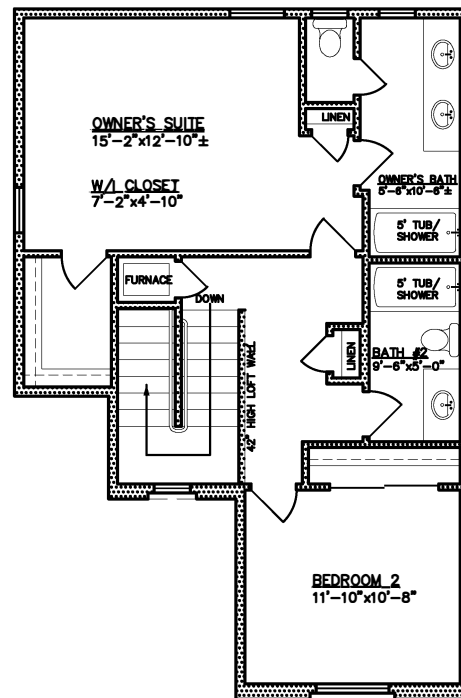

Candlestick

1358 square feet

DOWNSTAIRS FLOOR PLAN

OPTIONAL UPSTAIRS 3-BEDROOM

DOWNSTAIRS FLOOR PLAN W/3-BEDROOM OPTION

UPSTAIRS FLOOR PLAN

All square footage is approximate. Renderings are conceptions and may vary slightly from actual home. Windows may vary with exterior design. Homes may be built reverse of plans shown, depending on site conditions. Minor architectural changes may be made from time to time at the option of the builder. Model homes may feature upgrade options at additional expense. Pricing, included features and available floor plans subject to change without notice or obligation. Please consult your Sales Professional for details.