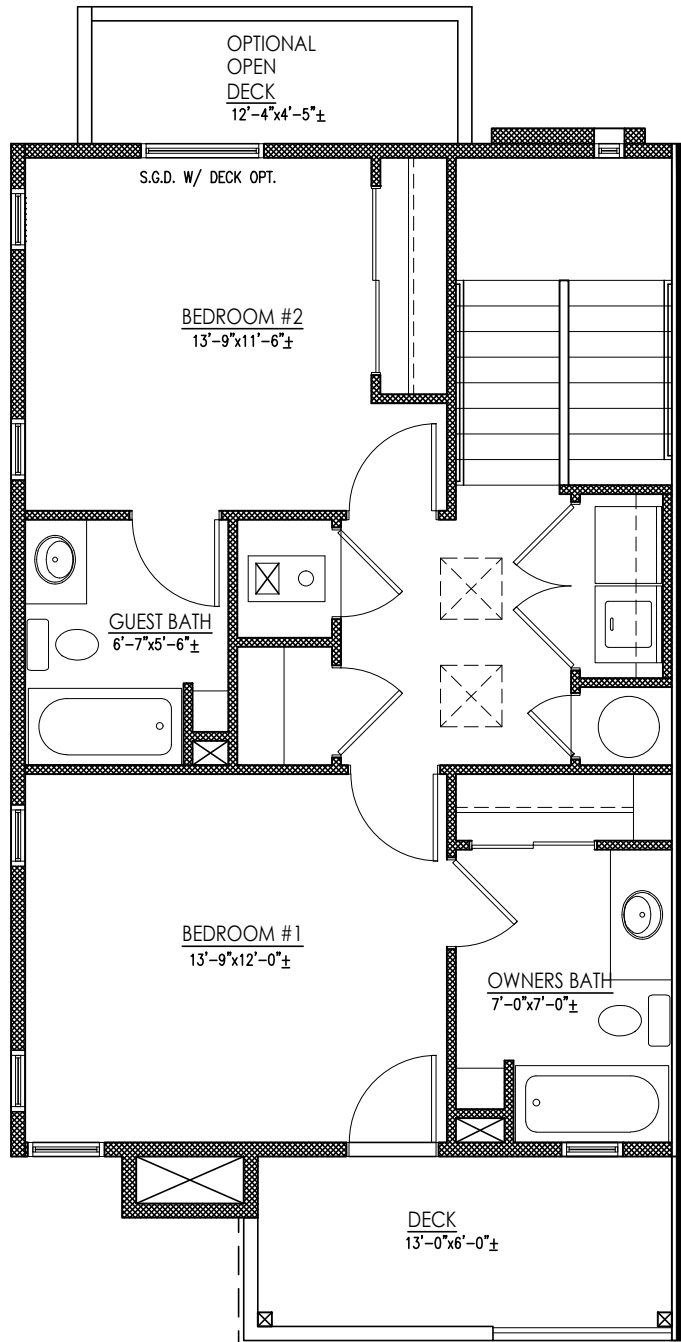

Flare -
End Unit
Optional Bath
1369 square feet

All square footage is approximate. Renderings are conceptions and may vary slightly from actual home. Windows may vary with exterior design. Homes may be built reverse of plans shown, depending on site conditions. Minor architectural changes may be made from time to time at the option of the builder. Model homes may feature upgrade options at additional expense. Pricing, included features and available floor plans subject to change without notice or obligation. Please consult your Sales Professional for details.