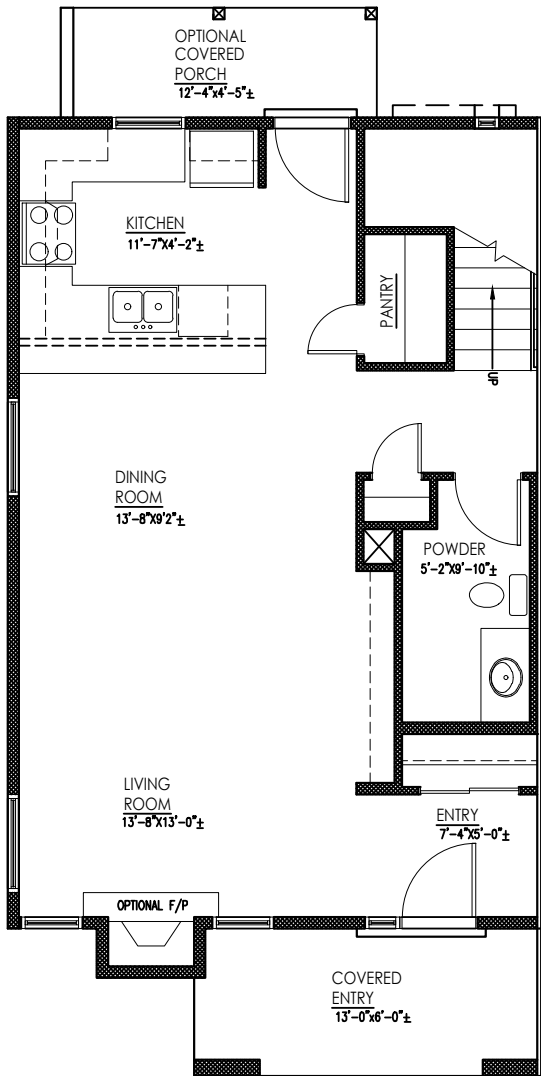

Flare - End Unit

1369 square feet

All square footage is approximate. Renderings are conceptions and may vary slightly from actual home. Windows may vary with exterior design. Homes may be built reverse of plans shown, depending on site conditions. Minor architectural changes may be made from time to time at the option of the builder. Model homes may feature upgrade options at additional expense. Pricing, included features and available floor plans subject to change without notice or obligation. Please consult your Sales Professional for details.