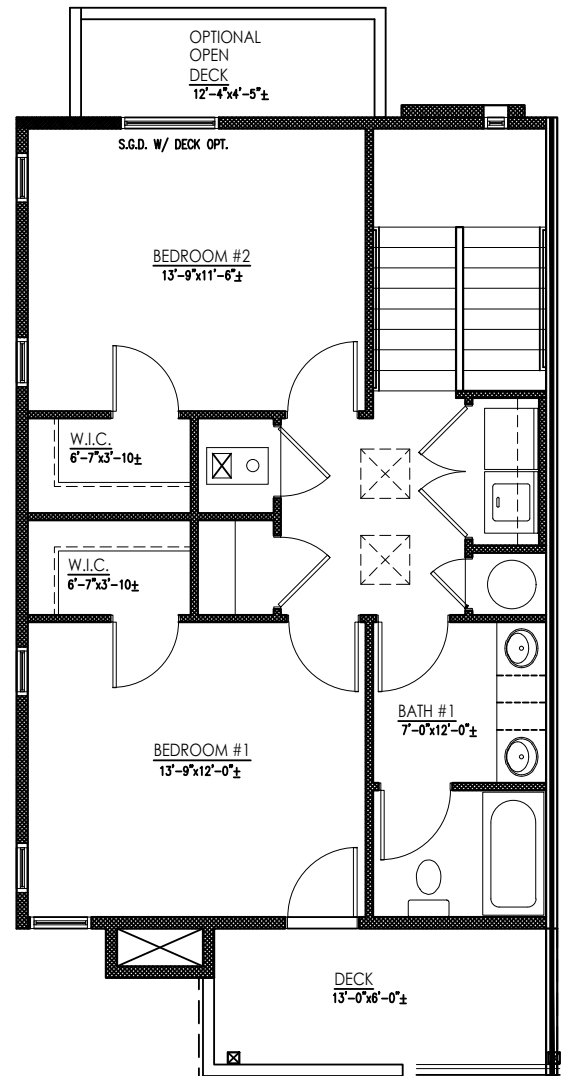

Flare - End Unit

1369 square feet

All square footage is approximate. Renderings are conceptions and may vary slightly from actual home. Windows may vary with exterior design. Homes may be built reverse of plans shown, depending on site conditions. Minor architectural changes may be made from time to time at the option of the builder. Model homes may feature upgrade options at additional expense. Pricing, included features and available floor plans subject to change without notice or obligation. Please consult your Sales Professional for details.