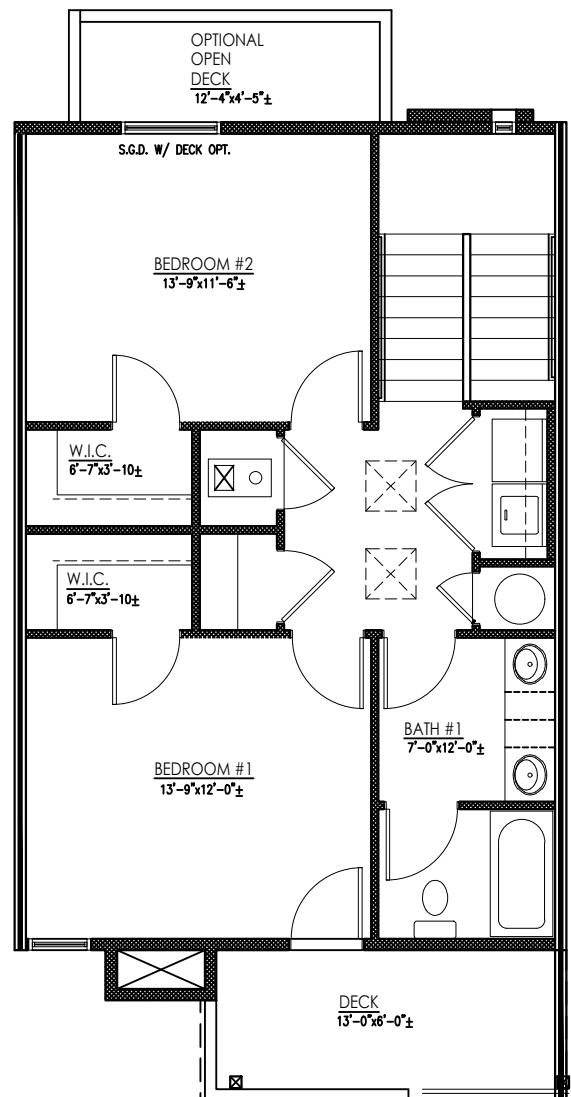

Flare

1369 square feet

All square footage is approximate. Renderings are conceptions and may vary slightly from actual home. Windows may vary with exterior design. Homes may be built reverse of plans shown, depending on site conditions. Minor architectural changes may be made from time to time at the option of the builder. Model homes may feature upgrade options at additional expense. Pricing, included features and available floor plans subject to change without notice or obligation. Please consult your Sales Professional for details.