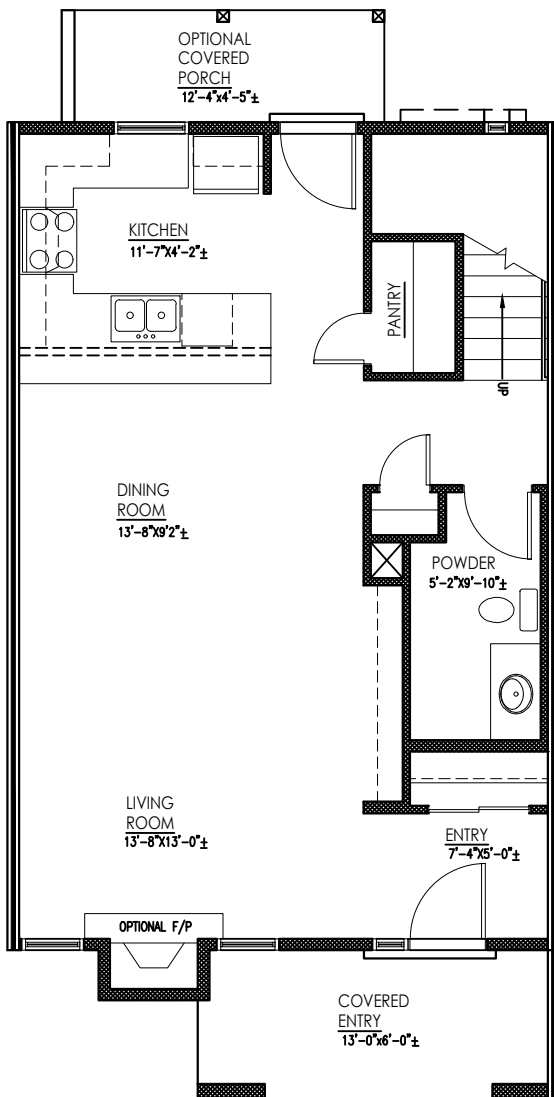

Flare

1369 square feet

All square footage is approximate. Renderings are conceptions and may vary slightly from actual home. Windows may vary with exterior design. Homes may be built reverse of plans shown, depending on site conditions. Minor architectural changes may be made from time to time at the option of the builder. Model homes may feature upgrade options at additional expense. Pricing, included features and available floor plans subject to change without notice or obligation. Please consult your Sales Professional for details.