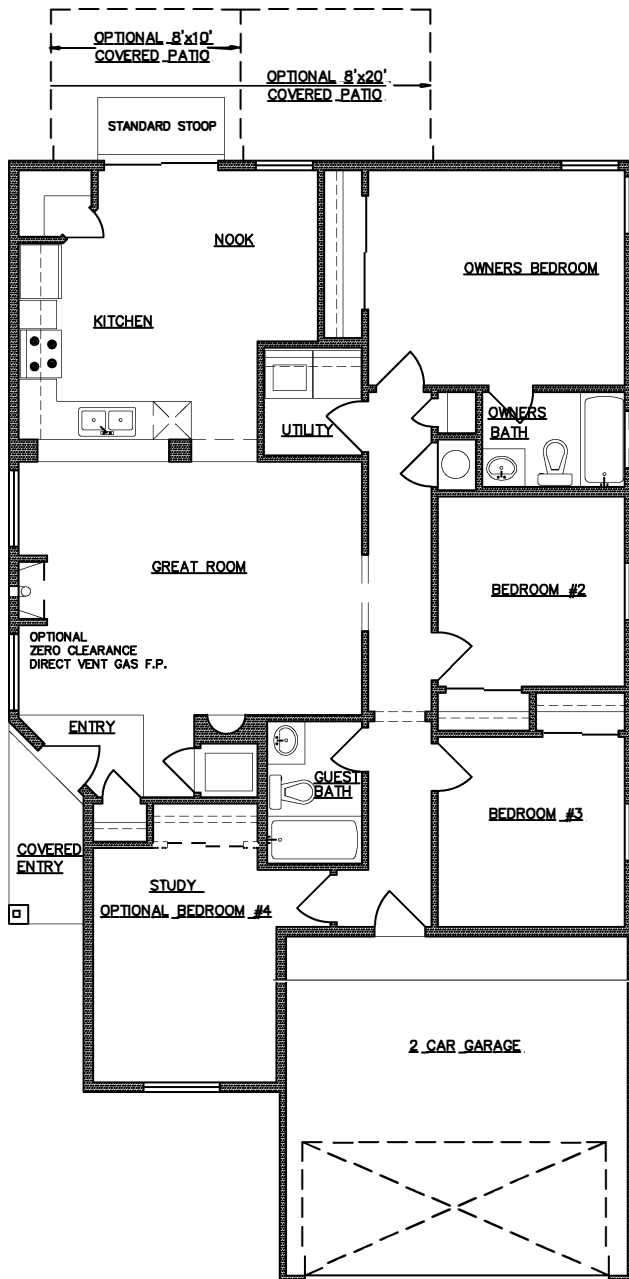

Alley-oop

1391 square feet

ELEVATION "A"

OPTIONAL ELEVATION "B"

OWNERS LUXURY SUITE
I.L.O. BEDROOM #2

All square footage is approximate. Renderings are conceptions and may vary slightly from actual home. Windows may vary with exterior design. Homes may be built reverse of plans shown, depending on site conditions. Minor architectural changes may be made from time to time at the option of the builder. Model homes may feature upgrade options at additional expense. Pricing, included features and available floor plans subject to change without notice or obligation. Please consult your Sales Professional for details.