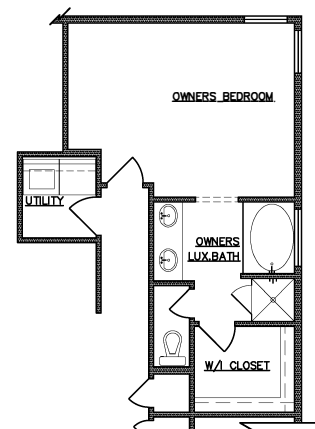

Alley-oop

1391 square feet

ELEVATION "A"

OPTIONAL ELEVATION "B"

OWNERS LUXURY SUITE
I.L.O. BEDROOM #2

All square footage is approximate. Renderings are conceptions and may vary slightly from actual home. Windows may vary with exterior design. Homes may be built reverse of plans shown, depending on site conditions. Minor architectural changes may be made from time to time at the option of the builder. Model homes may feature upgrade options at additional expense. Pricing, included features and available floor plans subject to change without notice or obligation. Please consult your Sales Professional for details.