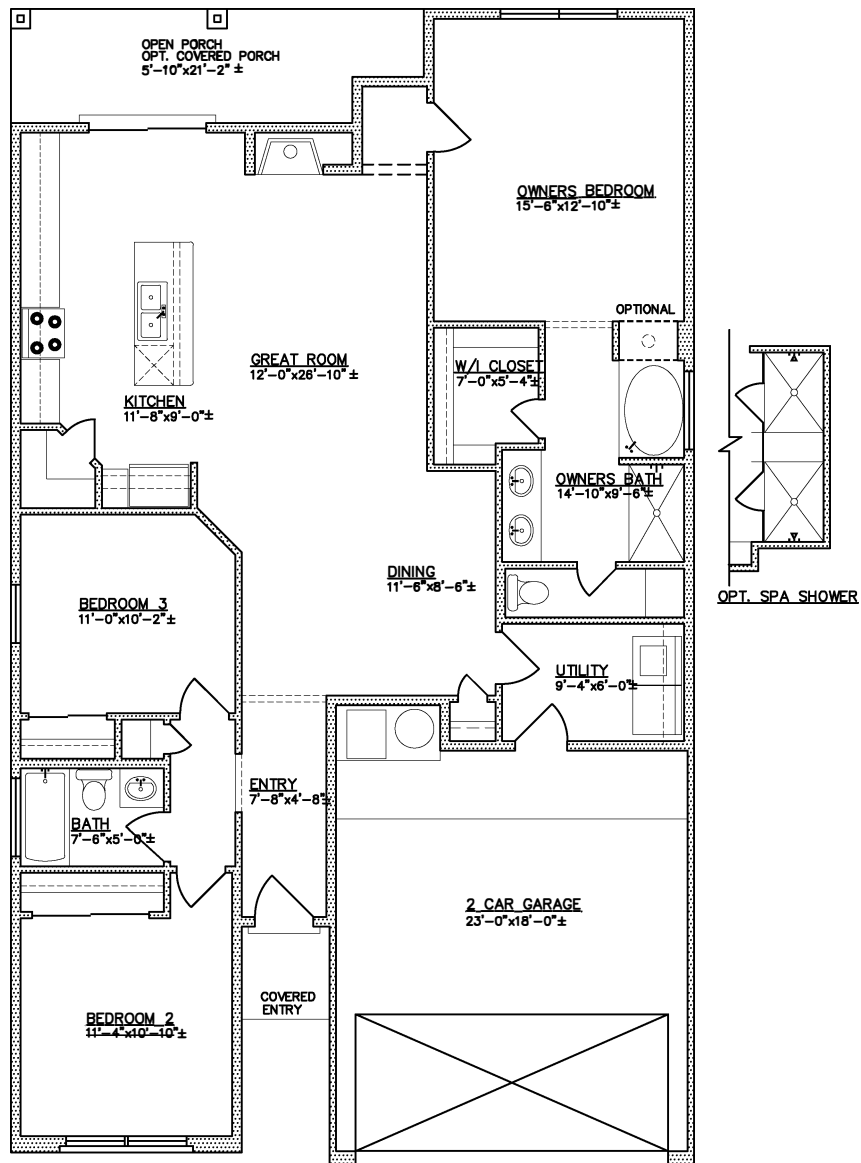

Pitch

1490 square feet

All square footage is approximate. Renderings are conceptions and may vary slightly from actual home. Windows may vary with exterior design. Homes may be built reverse of plans shown, depending on site conditions. Minor architectural changes may be made from time to time at the option of the builder. Model homes may feature upgrade options at additional expense. Pricing, included features and available floor plans subject to change without notice or obligation. Please consult your Sales Professional for details.