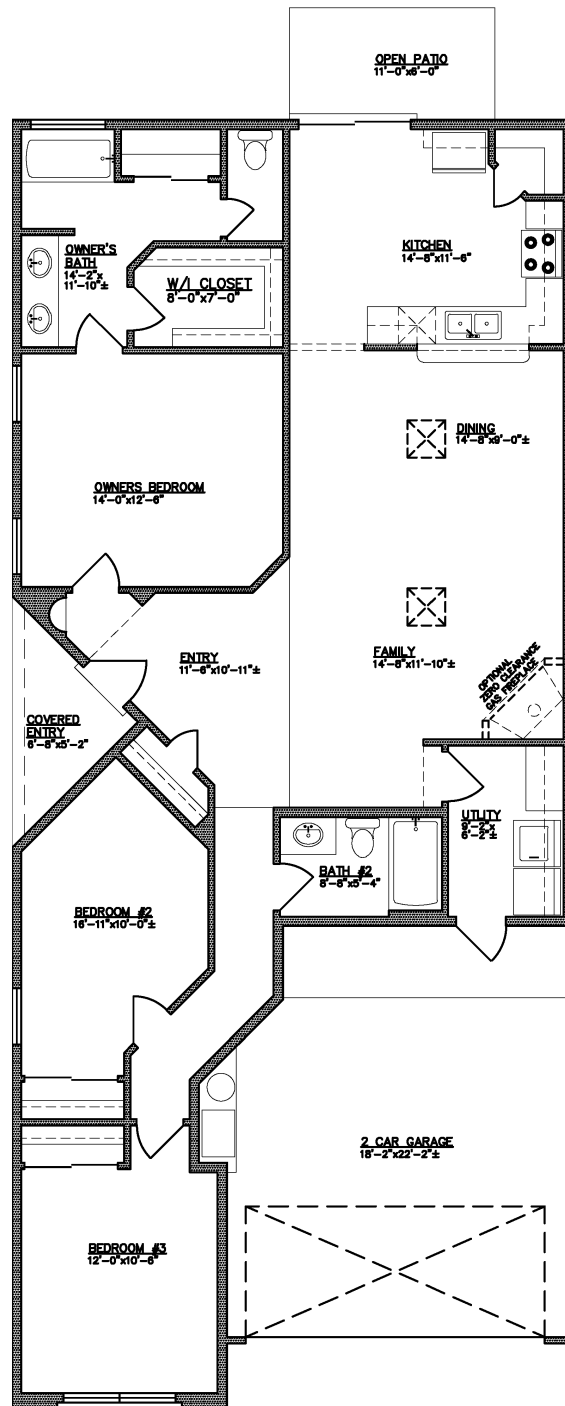

Superdome

1556 square feet

All square footage is approximate. Renderings are conceptions and may vary slightly from actual home. Windows may vary with exterior design. Homes may be built reverse of plans shown, depending on site conditions. Minor architectural changes may be made from time to time at the option of the builder. Model homes may feature upgrade options at additional expense. Pricing, included features and available floor plans subject to change without notice or obligation. Please consult your Sales Professional for details.