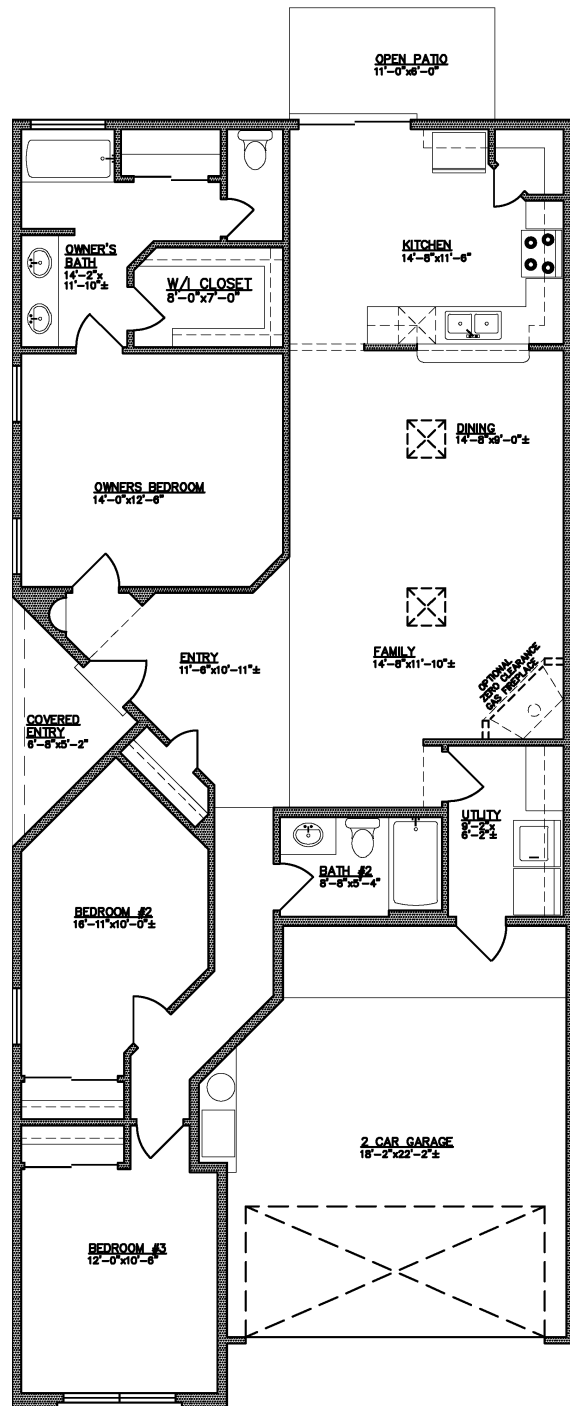

Superdome

1556 square feet

All square footage is approximate. Renderings are conceptions and may vary slightly from actual home. Windows may vary with exterior design. Homes may be built reverse of plans shown, depending on site conditions. Minor architectural changes may be made from time to time at the option of the builder. Model homes may feature upgrade options at additional expense. Pricing, included features and available floor plans subject to change without notice or obligation. Please consult your Sales Professional for details.