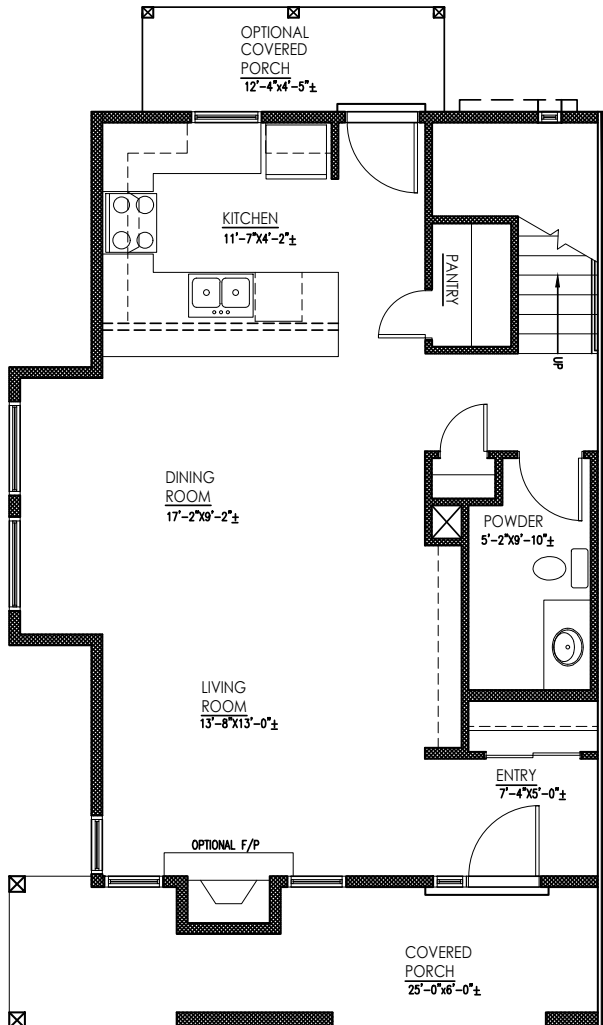

## Ace

1592 square feet

All square footage is approximate. Renderings are conceptions and may vary slightly from actual home. Windows may vary with exterior design. Homes may be built reverse of plans shown, depending on site conditions. Minor architectural changes may be made from time to time at the option of the builder. Model homes may feature upgrade options at additional expense. Pricing, included features and available floor plans subject to change without notice or obligation. Please consult your Sales Professional for details.