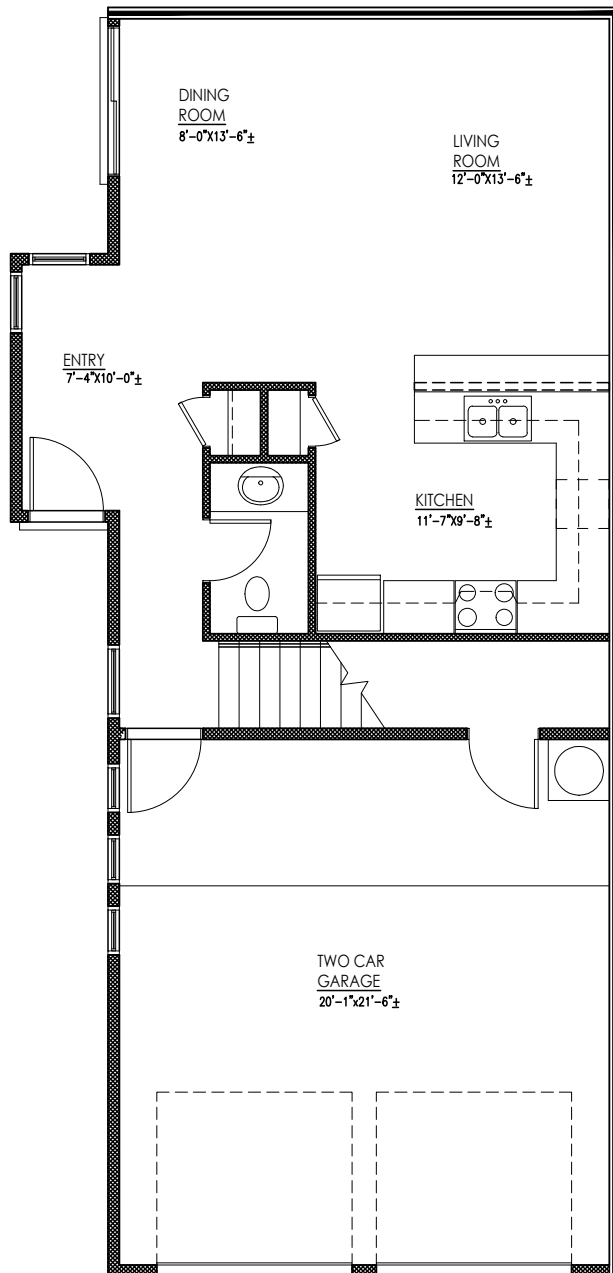

## Spike

1609 square feet

All square footage is approximate. Renderings are conceptions and may vary slightly from actual home. Windows may vary with exterior design. Homes may be built reverse of plans shown, depending on site conditions. Minor architectural changes may be made from time to time at the option of the builder. Model homes may feature upgrade options at additional expense. Pricing, included features and available floor plans subject to change without notice or obligation. Please consult your Sales Professional for details.