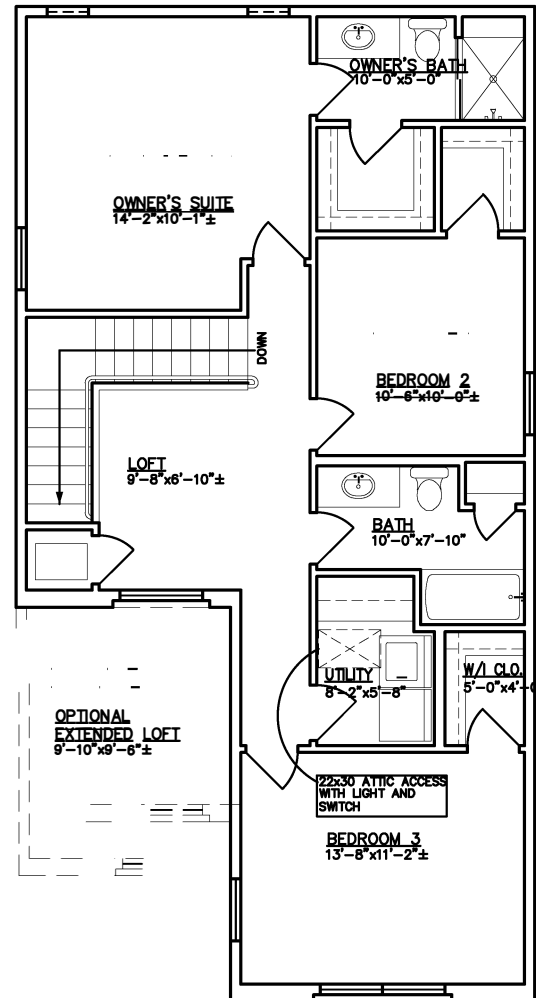

Astrodome

1611 square feet

UPSTAIRS FLOOR PLAN

All square footage is approximate. Renderings are conceptions and may vary slightly from actual home. Windows may vary with exterior design. Homes may be built reverse of plans shown, depending on site conditions. Minor architectural changes may be made from time to time at the option of the builder. Model homes may feature upgrade options at additional expense. Pricing, included features and available floor plans subject to change without notice or obligation. Please consult your Sales Professional for details.