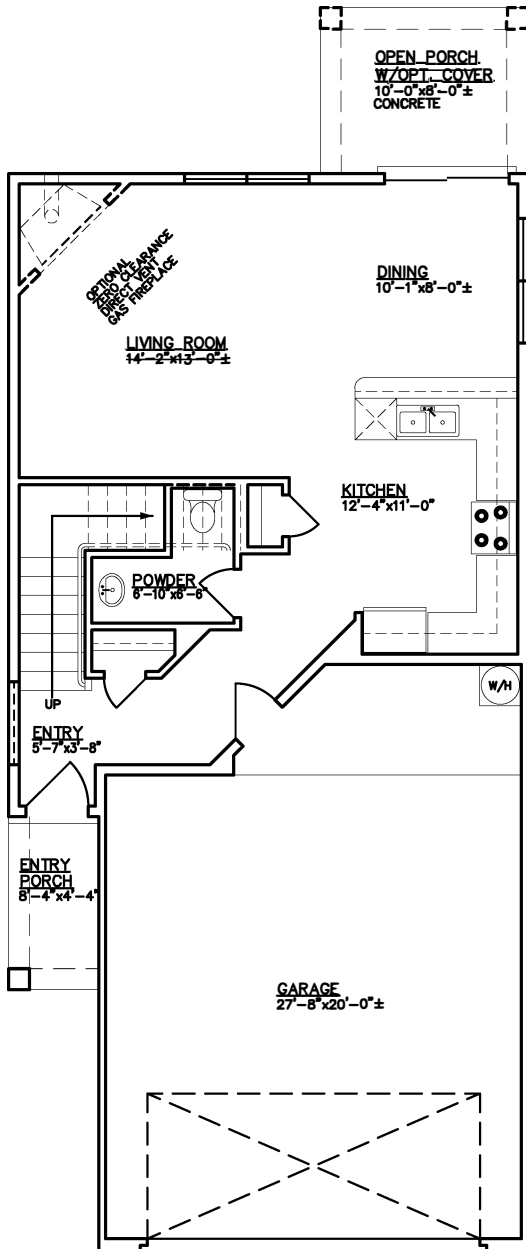

Astrodome

1611 square feet

UPSTAIRS FLOOR PLAN

All square footage is approximate. Renderings are conceptions and may vary slightly from actual home. Windows may vary with exterior design. Homes may be built reverse of plans shown, depending on site conditions. Minor architectural changes may be made from time to time at the option of the builder. Model homes may feature upgrade options at additional expense. Pricing, included features and available floor plans subject to change without notice or obligation. Please consult your Sales Professional for details.