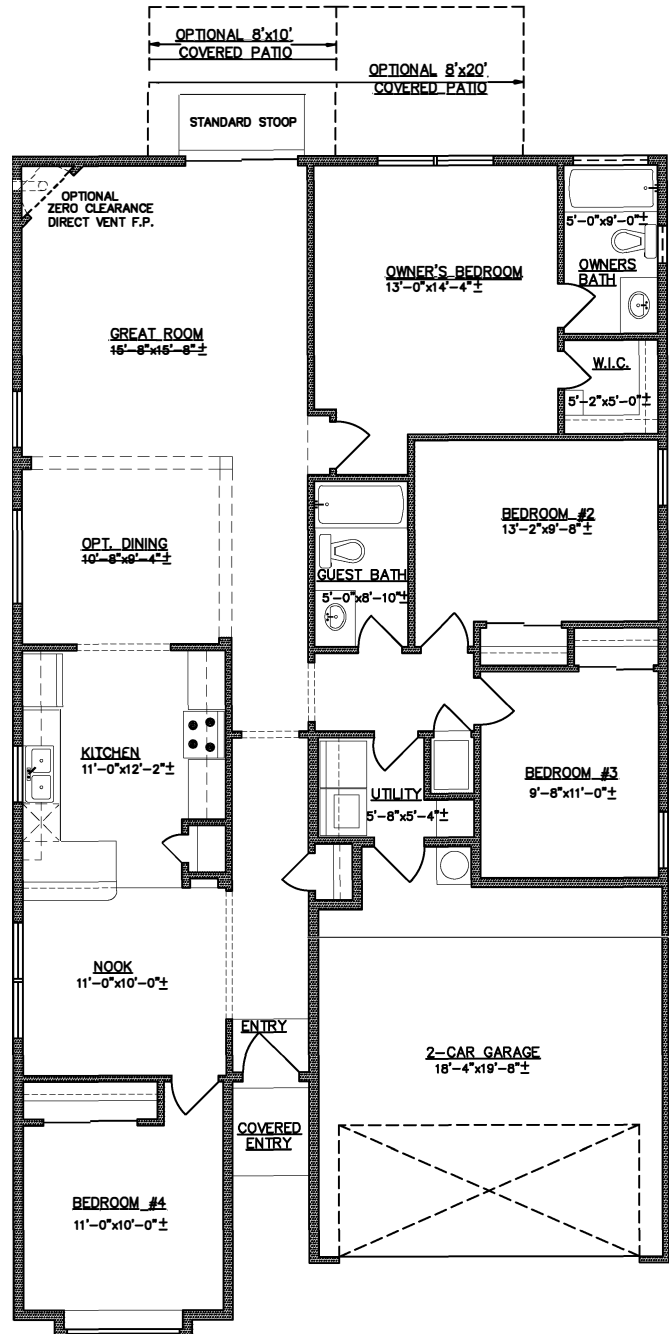

Slam Dunk

1664 square feet

ELEVATION "A"

OPT. OWNER'S LUXURY SUITE
I.L.O. BEDROOM #2

GARDEN TUB IN
OWNER'S BATH

All square footage is approximate. Renderings are conceptions and may vary slightly from actual home. Windows may vary with exterior design. Homes may be built reverse of plans shown, depending on site conditions. Minor architectural changes may be made from time to time at the option of the builder. Model homes may feature upgrade options at additional expense. Pricing, included features and available floor plans subject to change without notice or obligation. Please consult your Sales Professional for details.