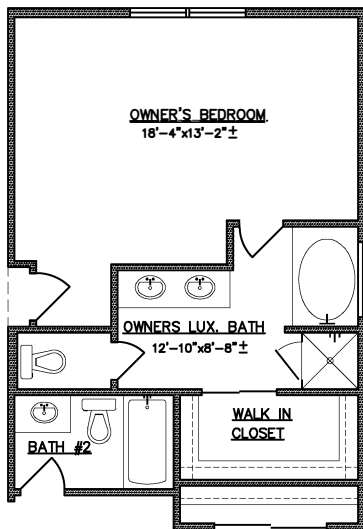

Slam Dunk

1664 square feet

ELEVATION "A"

OPT. OWNER'S LUXURY SUITE
I.L.O. BEDROOM #2

GARDEN TUB IN
OWNER'S BATH

All square footage is approximate. Renderings are conceptions and may vary slightly from actual home. Windows may vary with exterior design. Homes may be built reverse of plans shown, depending on site conditions. Minor architectural changes may be made from time to time at the option of the builder. Model homes may feature upgrade options at additional expense. Pricing, included features and available floor plans subject to change without notice or obligation. Please consult your Sales Professional for details.