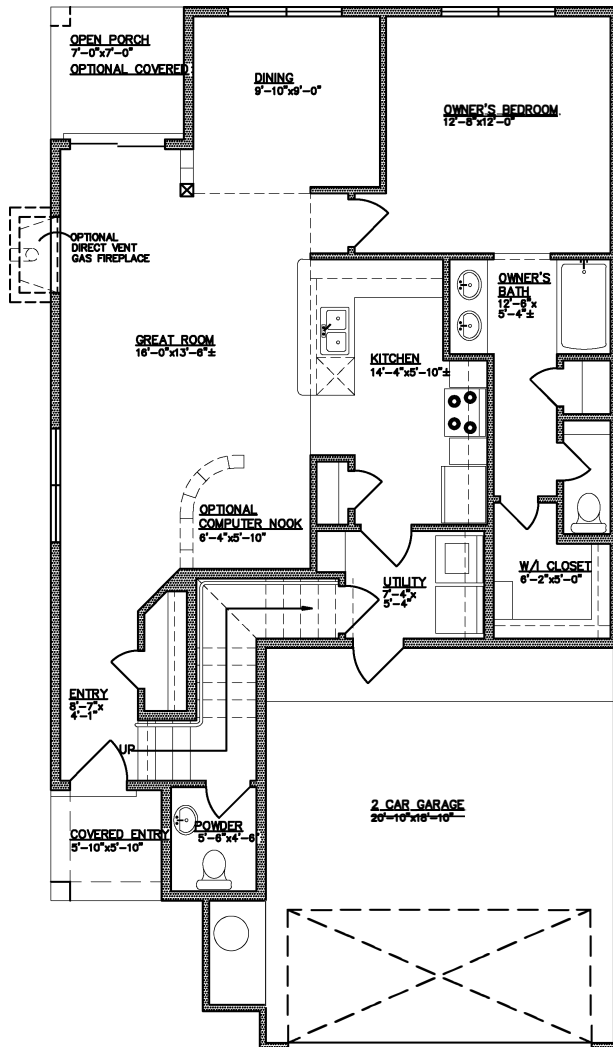

## Coliseum

1710 square feet

All square footage is approximate. Renderings are conceptions and may vary slightly from actual home. Windows may vary with exterior design. Homes may be built reverse of plans shown, depending on site conditions. Minor architectural changes may be made from time to time at the option of the builder. Model homes may feature upgrade options at additional expense. Pricing, included features and available floor plans subject to change without notice or obligation. Please consult your Sales Professional for details.