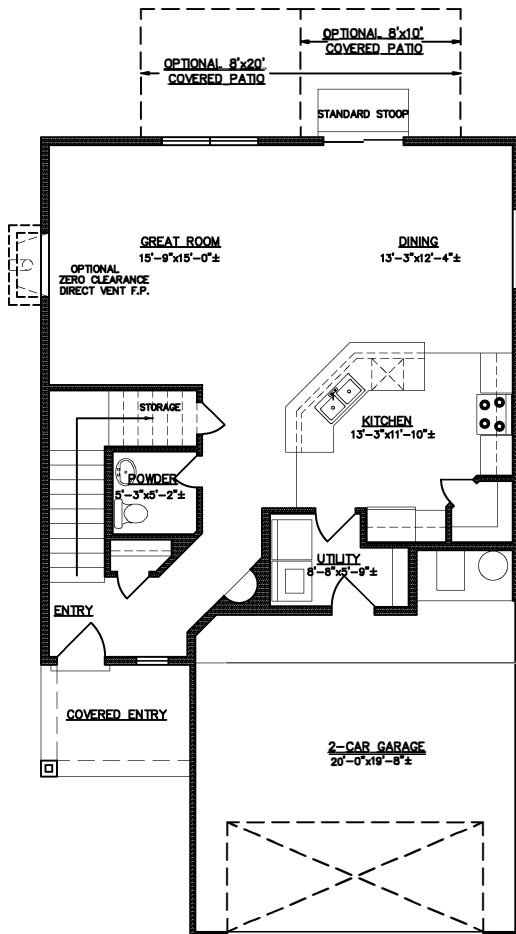

ELEVATION A

Point Guard

1860 square feet

OPTIONAL LUXURY BATH

All square footage is approximate. Renderings are conceptions and may vary slightly from actual home. Windows may vary with exterior design. Homes may be built reverse of plans shown, depending on site conditions. Minor architectural changes may be made from time to time at the option of the builder. Model homes may feature upgrade options at additional expense. Pricing, included features and available floor plans subject to change without notice or obligation. Please consult your Sales Professional for details.