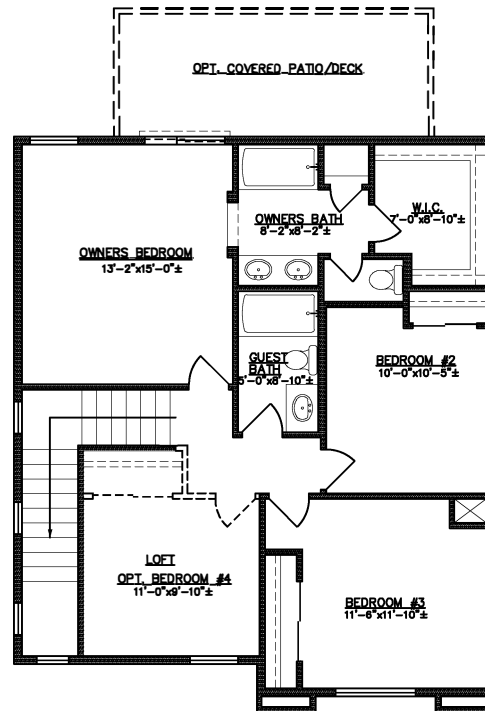

ELEVATION A

Point Guard

1860 square feet

OPTIONAL LUXURY BATH

All square footage is approximate. Renderings are conceptions and may vary slightly from actual home. Windows may vary with exterior design. Homes may be built reverse of plans shown, depending on site conditions. Minor architectural changes may be made from time to time at the option of the builder. Model homes may feature upgrade options at additional expense. Pricing, included features and available floor plans subject to change without notice or obligation. Please consult your Sales Professional for details.