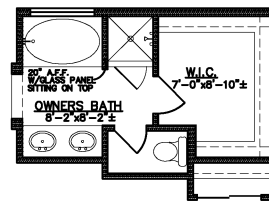

ELEVATION A

Point Guard

1860 square feet

OPTIONAL LUXURY BATH

All square footage is approximate. Renderings are conceptions and may vary slightly from actual home. Windows may vary with exterior design. Homes may be built reverse of plans shown, depending on site conditions. Minor architectural changes may be made from time to time at the option of the builder. Model homes may feature upgrade options at additional expense. Pricing, included features and available floor plans subject to change without notice or obligation. Please consult your Sales Professional for details.