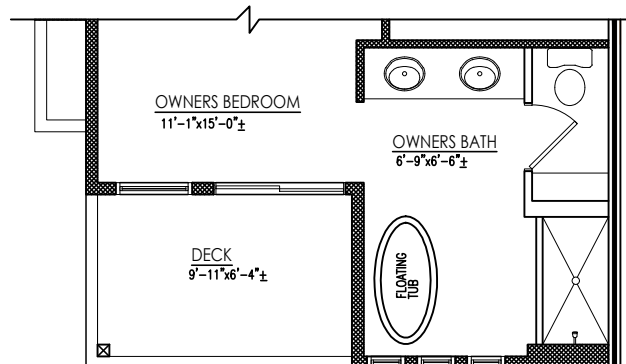

# Dig - Bath Options

1868 square feet

OWNERS BATH OPTION 1

OWNERS BATH OPTION 2

OWNERS BATH OPTION 3

SOLD IN DESIGN CENTER

All square footage is approximate. Renderings are conceptions and may vary slightly from actual home. Windows may vary with exterior design. Homes may be built reverse of plans shown, depending on site conditions. Minor architectural changes may be made from time to time at the option of the builder. Model homes may feature upgrade options at additional expense. Pricing, included features and available floor plans subject to change without notice or obligation. Please consult your Sales Professional for details.