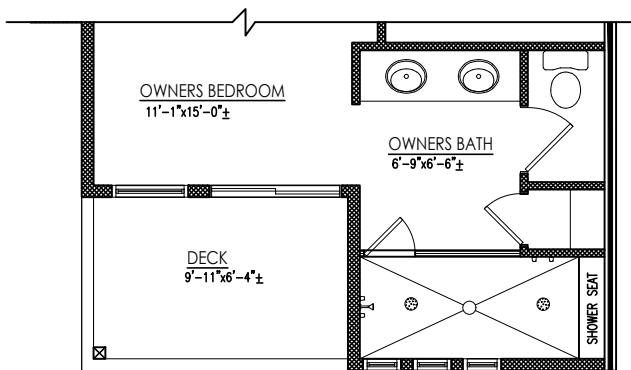

# Dig - Bath Options

1868 square feet

OWNERS BATH OPTION 1

OWNERS BATH OPTION 2

OWNERS BATH OPTION 3

SOLD IN DESIGN CENTER

All square footage is approximate. Renderings are conceptions and may vary slightly from actual home. Windows may vary with exterior design. Homes may be built reverse of plans shown, depending on site conditions. Minor architectural changes may be made from time to time at the option of the builder. Model homes may feature upgrade options at additional expense. Pricing, included features and available floor plans subject to change without notice or obligation. Please consult your Sales Professional for details.