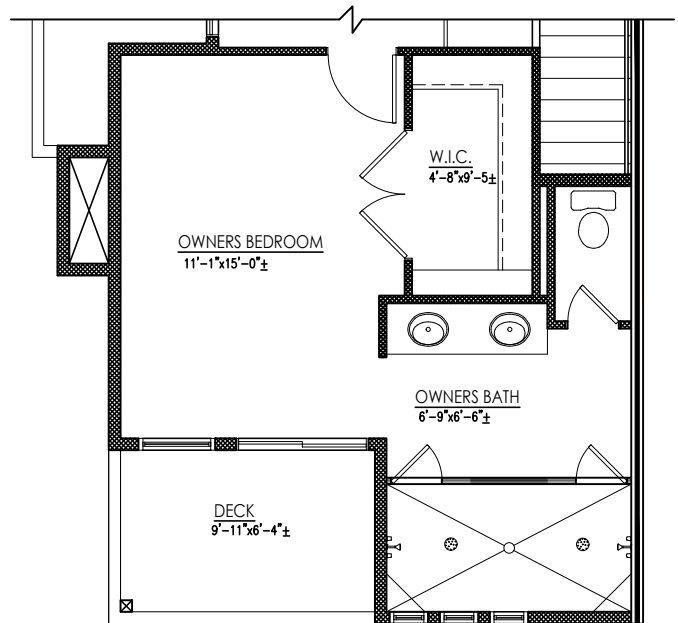

# Dig - Bath Options

1868 square feet

OWNERS BATH OPTION 1

OWNERS BATH OPTION 2

OWNERS BATH OPTION 3

SOLD IN DESIGN CENTER

All square footage is approximate. Renderings are conceptions and may vary slightly from actual home. Windows may vary with exterior design. Homes may be built reverse of plans shown, depending on site conditions. Minor architectural changes may be made from time to time at the option of the builder. Model homes may feature upgrade options at additional expense. Pricing, included features and available floor plans subject to change without notice or obligation. Please consult your Sales Professional for details.