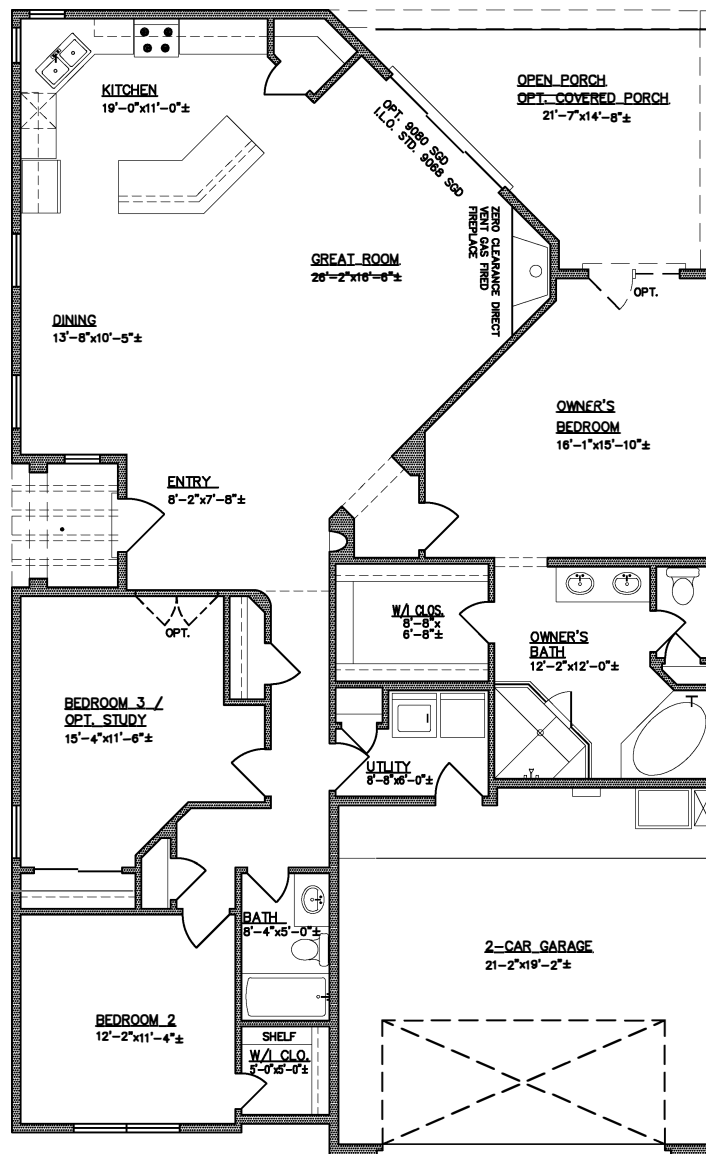

## Sneak

1868 square feet

FRONT ELEVATION

All square footage is approximate. Renderings are conceptions and may vary slightly from actual home. Windows may vary with exterior design. Homes may be built reverse of plans shown, depending on site conditions. Minor architectural changes may be made from time to time at the option of the builder. Model homes may feature upgrade options at additional expense. Pricing, included features and available floor plans subject to change without notice or obligation. Please consult your Sales Professional for details.