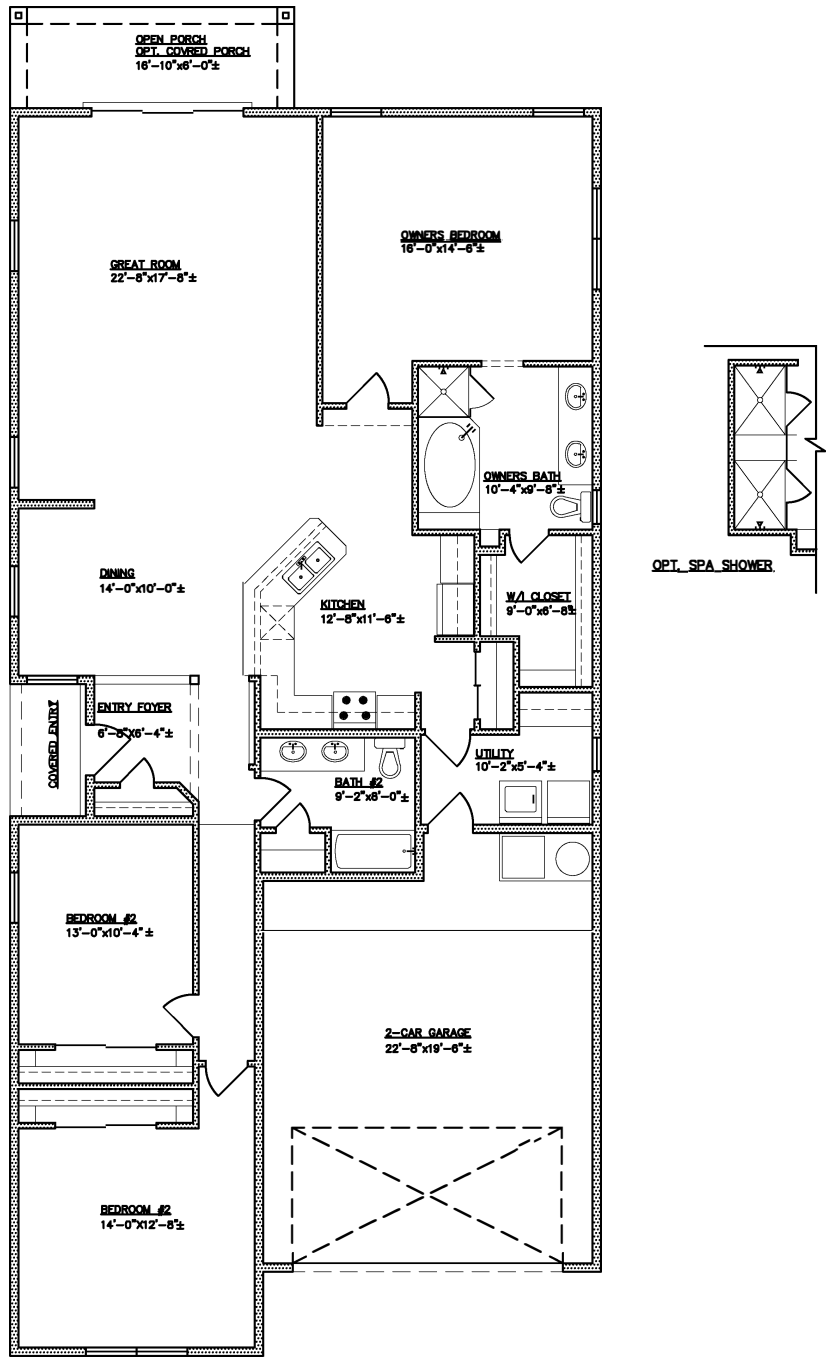

## Huddle

1902 square feet

All square footage is approximate. Renderings are conceptions and may vary slightly from actual home. Windows may vary with exterior design. Homes may be built reverse of plans shown, depending on site conditions. Minor architectural changes may be made from time to time at the option of the builder. Model homes may feature upgrade options at additional expense. Pricing, included features and available floor plans subject to change without notice or obligation. Please consult your Sales Professional for details.