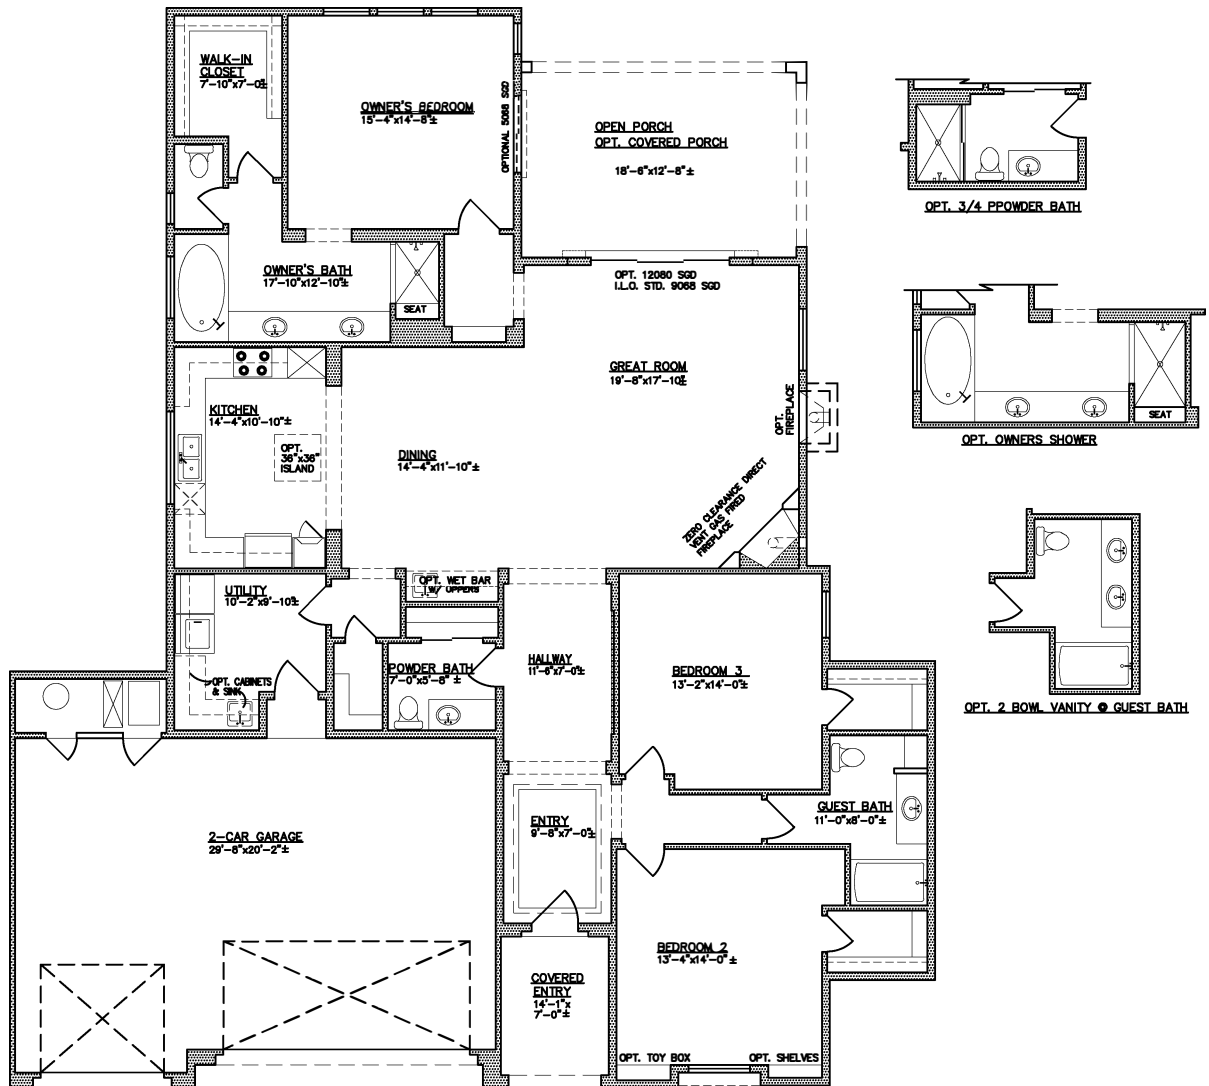

## Red Quill

2227 square feet

All square footage is approximate. Renderings are conceptions and may vary slightly from actual home. Windows may vary with exterior design. Homes may be built reverse of plans shown, depending on site conditions. Minor architectural changes may be made from time to time at the option of the builder. Model homes may feature upgrade options at additional expense. Pricing, included features and available floor plans subject to change without notice or obligation. Please consult your Sales Professional for details.