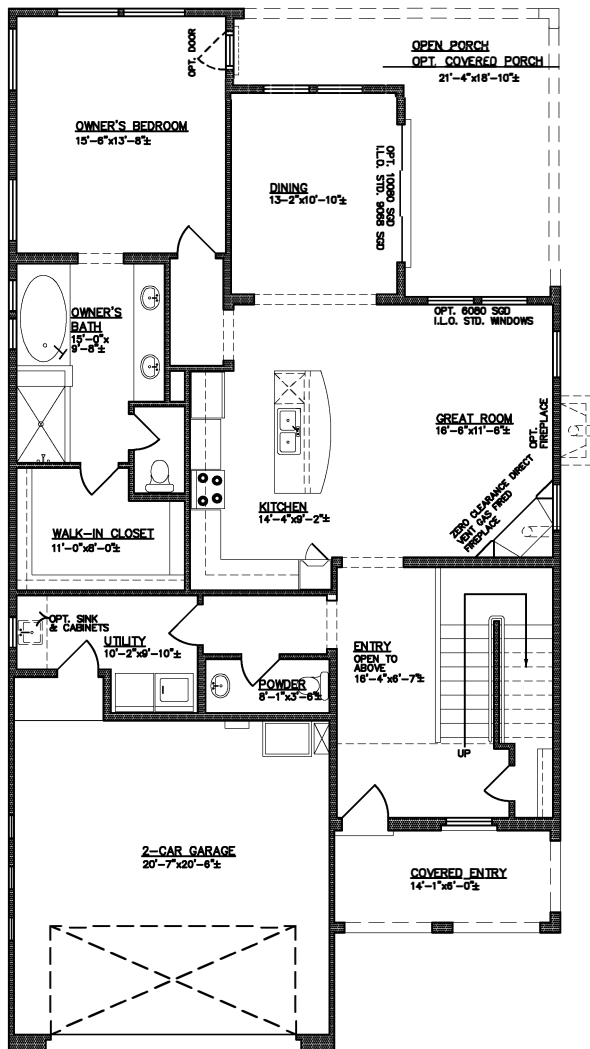

FRONT ELEVATION

Blitz

2302 square feet

OPTION SECOND OWNER'S BEDROOM

OPTION BEDROOM 3

NOTE: CAN NOT PURCHASE BOTH OPTIONS

All square footage is approximate. Renderings are conceptions and may vary slightly from actual home. Windows may vary with exterior design. Homes may be built reverse of plans shown, depending on site conditions. Minor architectural changes may be made from time to time at the option of the builder. Model homes may feature upgrade options at additional expense. Pricing, included features and available floor plans subject to change without notice or obligation. Please consult your Sales Professional for details.