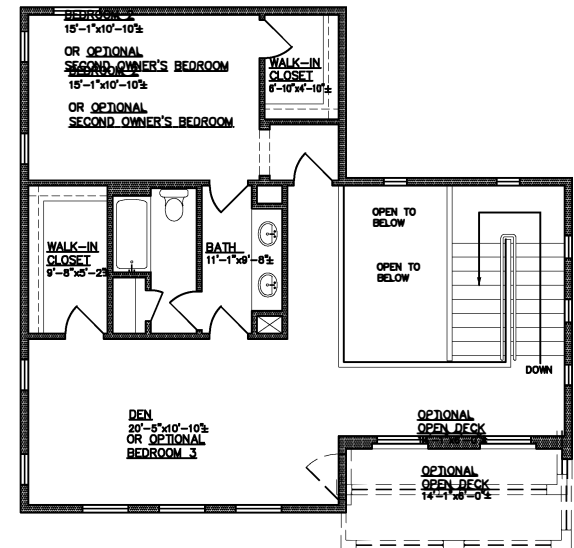

FRONT ELEVATION

Blitz

2302 square feet

OPTION SECOND OWNER'S BEDROOM

OPTION BEDROOM 3

NOTE: CAN NOT PURCHASE BOTH OPTIONS

All square footage is approximate. Renderings are conceptions and may vary slightly from actual home. Windows may vary with exterior design. Homes may be built reverse of plans shown, depending on site conditions. Minor architectural changes may be made from time to time at the option of the builder. Model homes may feature upgrade options at additional expense. Pricing, included features and available floor plans subject to change without notice or obligation. Please consult your Sales Professional for details.