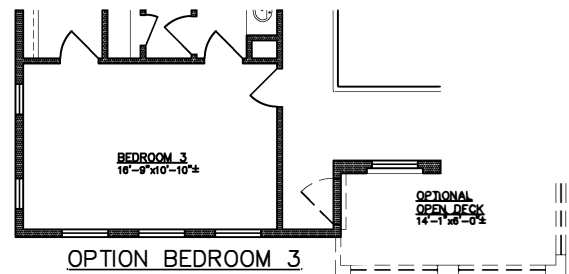

FRONT ELEVATION

Blitz

2302 square feet

OPTION SECOND OWNER'S BEDROOM

OPTION BEDROOM 3

NOTE: CAN NOT PURCHASE BOTH OPTIONS

All square footage is approximate. Renderings are conceptions and may vary slightly from actual home. Windows may vary with exterior design. Homes may be built reverse of plans shown, depending on site conditions. Minor architectural changes may be made from time to time at the option of the builder. Model homes may feature upgrade options at additional expense. Pricing, included features and available floor plans subject to change without notice or obligation. Please consult your Sales Professional for details.