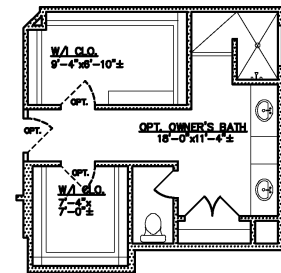

Sparkle Dunn

2609 square feet

① OPT. OWNER'S BATH
W/WALK-IN SHOWER

⑥ OPT. OWNER'S BATH
W/TUB AND ENCLOSED SHOWER

All square footage is approximate. Renderings are conceptions and may vary slightly from actual home. Windows may vary with exterior design. Homes may be built reverse of plans shown, depending on site conditions. Minor architectural changes may be made from time to time at the option of the builder. Model homes may feature upgrade options at additional expense. Pricing, included features and available floor plans subject to change without notice or obligation. Please consult your Sales Professional for details.