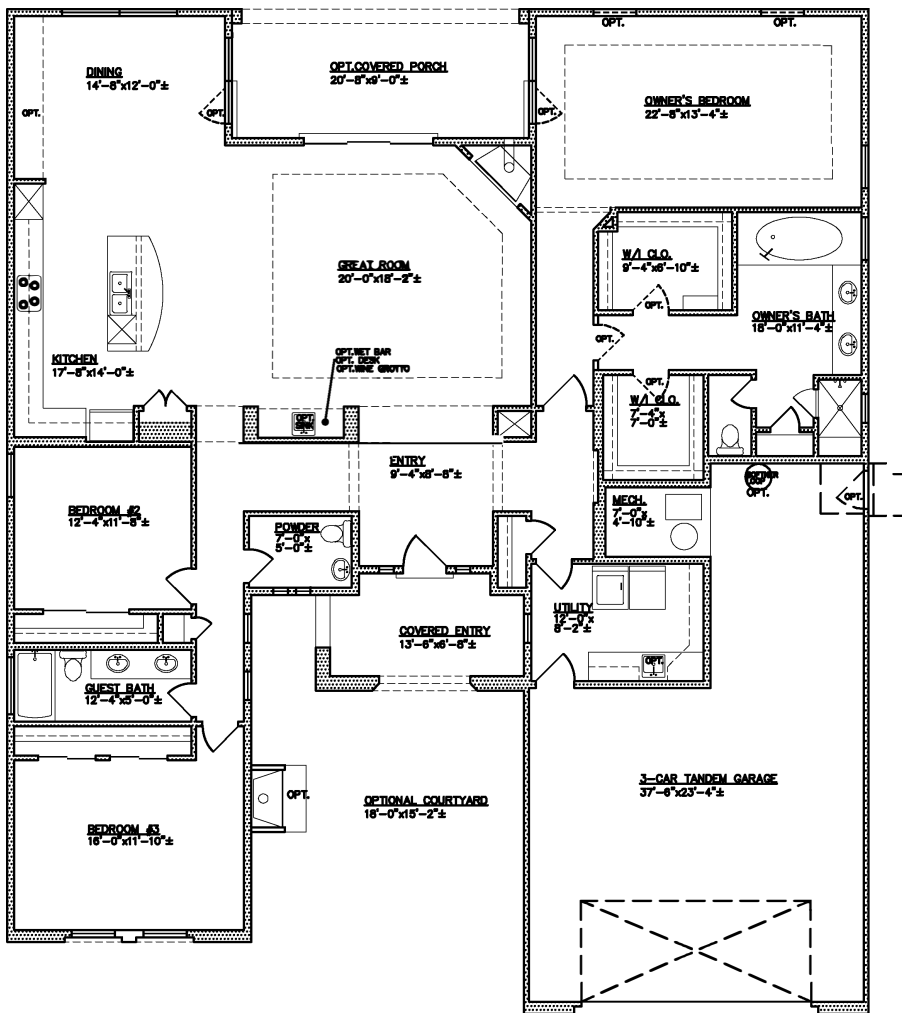

Sparkle Dunn

2609 square feet

① OPT. OWNER'S BATH
W/WALK-IN SHOWER

⑥ OPT. OWNER'S BATH
W/TUB AND ENCLOSED SHOWER

All square footage is approximate. Renderings are conceptions and may vary slightly from actual home. Windows may vary with exterior design. Homes may be built reverse of plans shown, depending on site conditions. Minor architectural changes may be made from time to time at the option of the builder. Model homes may feature upgrade options at additional expense. Pricing, included features and available floor plans subject to change without notice or obligation. Please consult your Sales Professional for details.