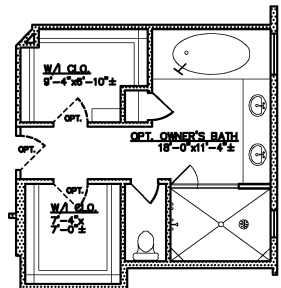

Sparkle Dunn

2609 square feet

① OPT. OWNER'S BATH
W/WALK-IN SHOWER

⑥ OPT. OWNER'S BATH
W/TUB AND ENCLOSED SHOWER

All square footage is approximate. Renderings are conceptions and may vary slightly from actual home. Windows may vary with exterior design. Homes may be built reverse of plans shown, depending on site conditions. Minor architectural changes may be made from time to time at the option of the builder. Model homes may feature upgrade options at additional expense. Pricing, included features and available floor plans subject to change without notice or obligation. Please consult your Sales Professional for details.