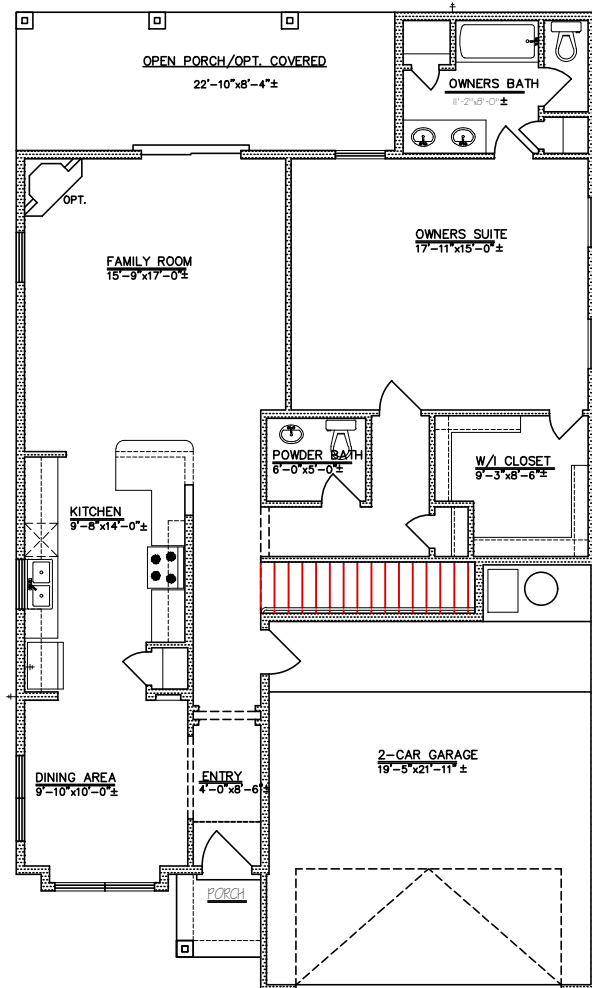

Sweep

2740 square feet

All square footage is approximate. Renderings are conceptions and may vary slightly from actual home. Windows may vary with exterior design. Homes may be built reverse of plans shown, depending on site conditions. Minor architectural changes may be made from time to time at the option of the builder. Model homes may feature upgrade options at additional expense. Pricing, included features and available floor plans subject to change without notice or obligation. Please consult your Sales Professional for details.