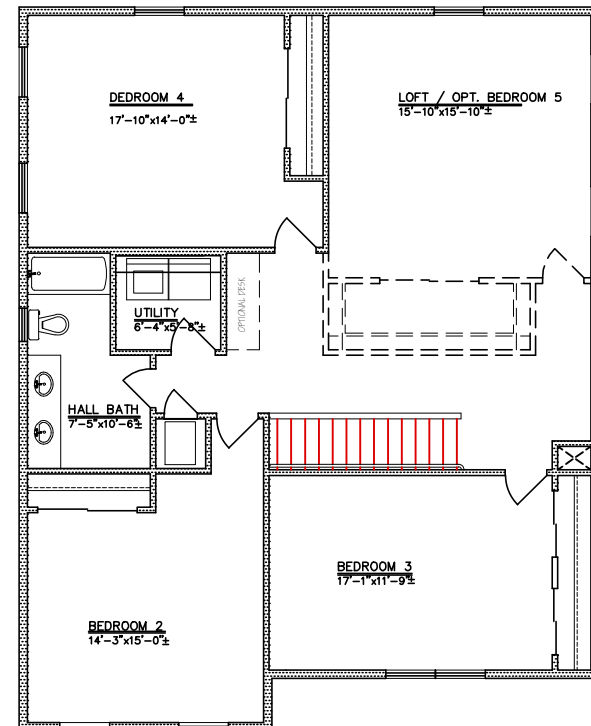

Sweep

2740 square feet

All square footage is approximate. Renderings are conceptions and may vary slightly from actual home. Windows may vary with exterior design. Homes may be built reverse of plans shown, depending on site conditions. Minor architectural changes may be made from time to time at the option of the builder. Model homes may feature upgrade options at additional expense. Pricing, included features and available floor plans subject to change without notice or obligation. Please consult your Sales Professional for details.