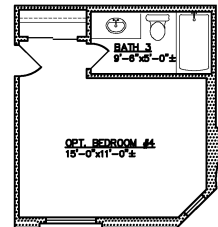

Prince

2988 square feet

① OPT. BEDROOM #4

② OPT. MEDIA ROOM

⑧ OPT. BEDROOM #5

① OPT. BEDROOM #4
⑨ W/OPTIONAL GUEST BATH #2

⑤ OPT. STUDY

All square footage is approximate. Renderings are conceptions and may vary slightly from actual home. Windows may vary with exterior design. Homes may be built reverse of plans shown, depending on site conditions. Minor architectural changes may be made from time to time at the option of the builder. Model homes may feature upgrade options at additional expense. Pricing, included features and available floor plans subject to change without notice or obligation. Please consult your Sales Professional for details.