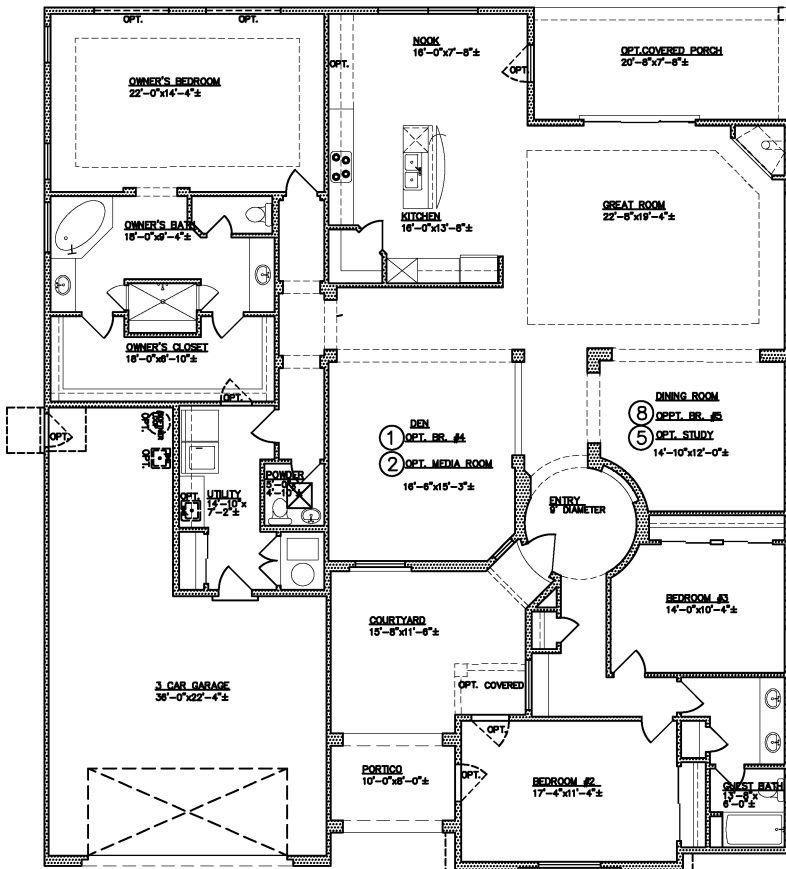

Prince

2988 square feet

① OPT. BEDROOM #4

② OPT. MEDIA ROOM

⑧ OPT. BEDROOM #5

① OPT. BEDROOM #4
⑨ W/OPTIONAL GUEST BATH #2

⑤ OPT. STUDY

All square footage is approximate. Renderings are conceptions and may vary slightly from actual home. Windows may vary with exterior design. Homes may be built reverse of plans shown, depending on site conditions. Minor architectural changes may be made from time to time at the option of the builder. Model homes may feature upgrade options at additional expense. Pricing, included features and available floor plans subject to change without notice or obligation. Please consult your Sales Professional for details.