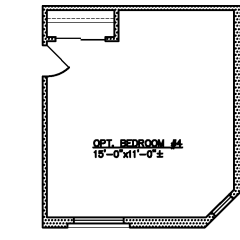

Prince

2988 square feet

① OPT. BEDROOM #4

② OPT. MEDIA ROOM

⑧ OPT. BEDROOM #5

① OPT. BEDROOM #4
⑨ W/OPTIONAL GUEST BATH #2

⑤ OPT. STUDY

All square footage is approximate. Renderings are conceptions and may vary slightly from actual home. Windows may vary with exterior design. Homes may be built reverse of plans shown, depending on site conditions. Minor architectural changes may be made from time to time at the option of the builder. Model homes may feature upgrade options at additional expense. Pricing, included features and available floor plans subject to change without notice or obligation. Please consult your Sales Professional for details.