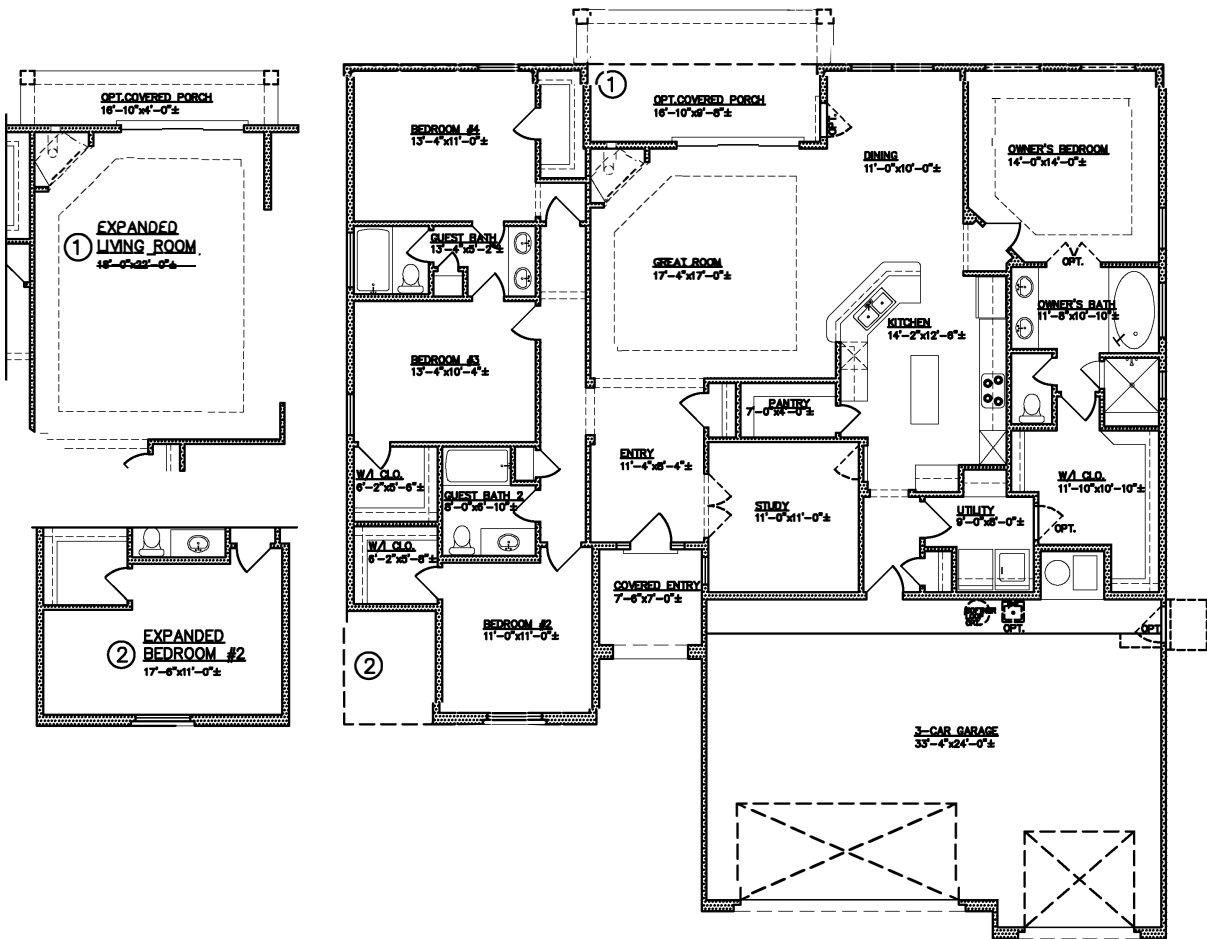

## Royal Wulff

2326 square feet

All square footage is approximate. Renderings are conceptions and may vary slightly from actual home. Windows may vary with exterior design. Homes may be built reverse of plans shown, depending on site conditions. Minor architectural changes may be made from time to time at the option of the builder. Model homes may feature upgrade options at additional expense. Pricing, included features and available floor plans subject to change without notice or obligation. Please consult your Sales Professional for details.