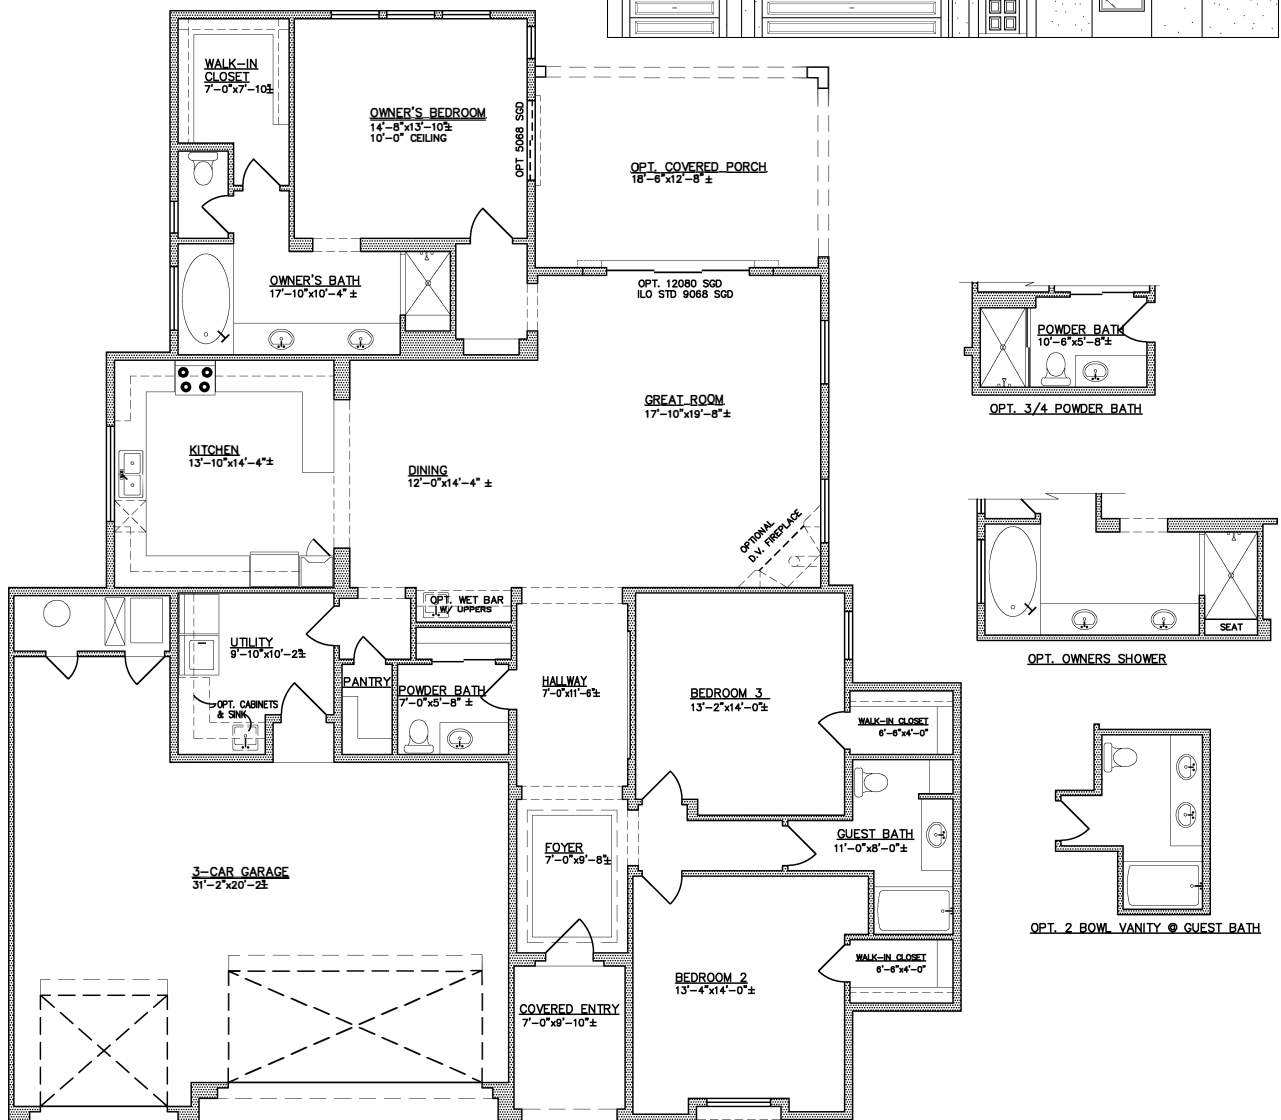

Pine Hurst

2284 square feet

All square footage is approximate. Renderings are conceptions and may vary slightly from actual home. Windows may vary with exterior design. Homes may be built reverse of plans shown, depending on site conditions. Minor architectural changes may be made from time to time at the option of the builder. Model homes may feature upgrade options at additional expense. Pricing, included features and available floor plans subject to change without notice or obligation. Please consult your Sales Professional for details.