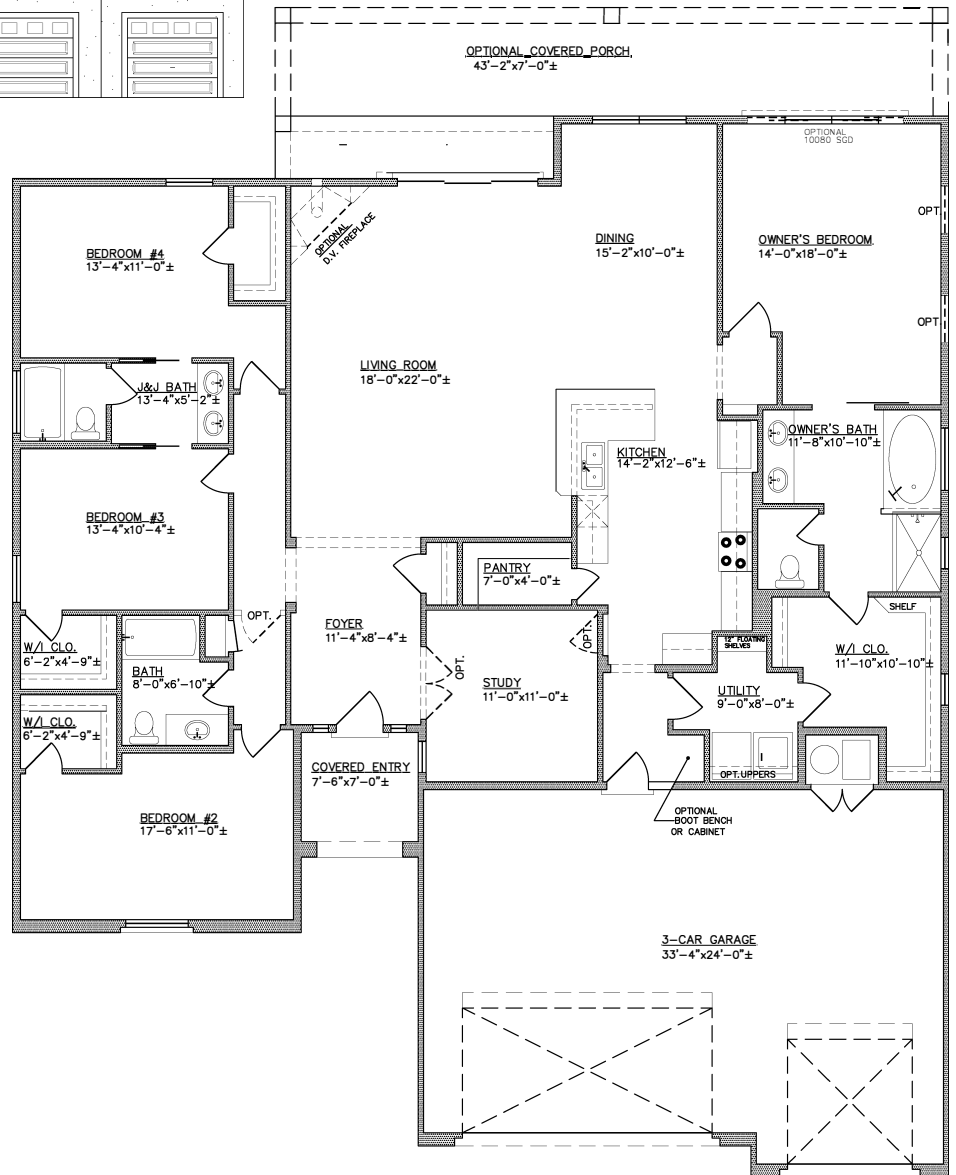

Royal Troon

2595 square feet

All square footage is approximate. Renderings are conceptions and may vary slightly from actual home. Windows may vary with exterior design. Homes may be built reverse of plans shown, depending on site conditions. Minor architectural changes may be made from time to time at the option of the builder. Model homes may feature upgrade options at additional expense. Pricing, included features and available floor plans subject to change without notice or obligation. Please consult your Sales Professional for details.