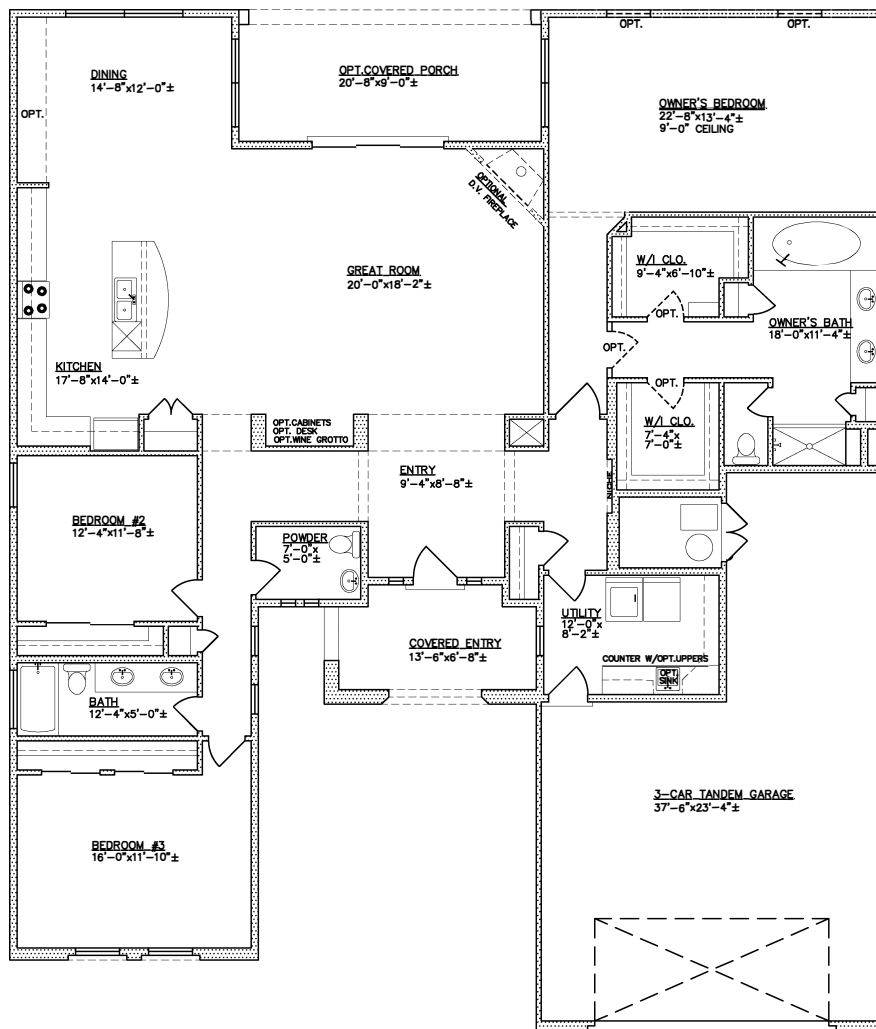

## Pebble Beach

2610 square feet

⑥ OPT. OWNER'S BATH  
W/TUB AND ENCLOSED SHOWER

All square footage is approximate. Renderings are conceptions and may vary slightly from actual home. Windows may vary with exterior design. Homes may be built reverse of plans shown, depending on site conditions. Minor architectural changes may be made from time to time at the option of the builder. Model homes may feature upgrade options at additional expense. Pricing, included features and available floor plans subject to change without notice or obligation. Please consult your Sales Professional for details.