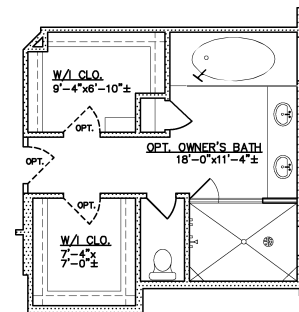

## Pebble Beach

2610 square feet

⑥ OPT. OWNER'S BATH  
W/TUB AND ENCLOSED SHOWER

All square footage is approximate. Renderings are conceptions and may vary slightly from actual home. Windows may vary with exterior design. Homes may be built reverse of plans shown, depending on site conditions. Minor architectural changes may be made from time to time at the option of the builder. Model homes may feature upgrade options at additional expense. Pricing, included features and available floor plans subject to change without notice or obligation. Please consult your Sales Professional for details.