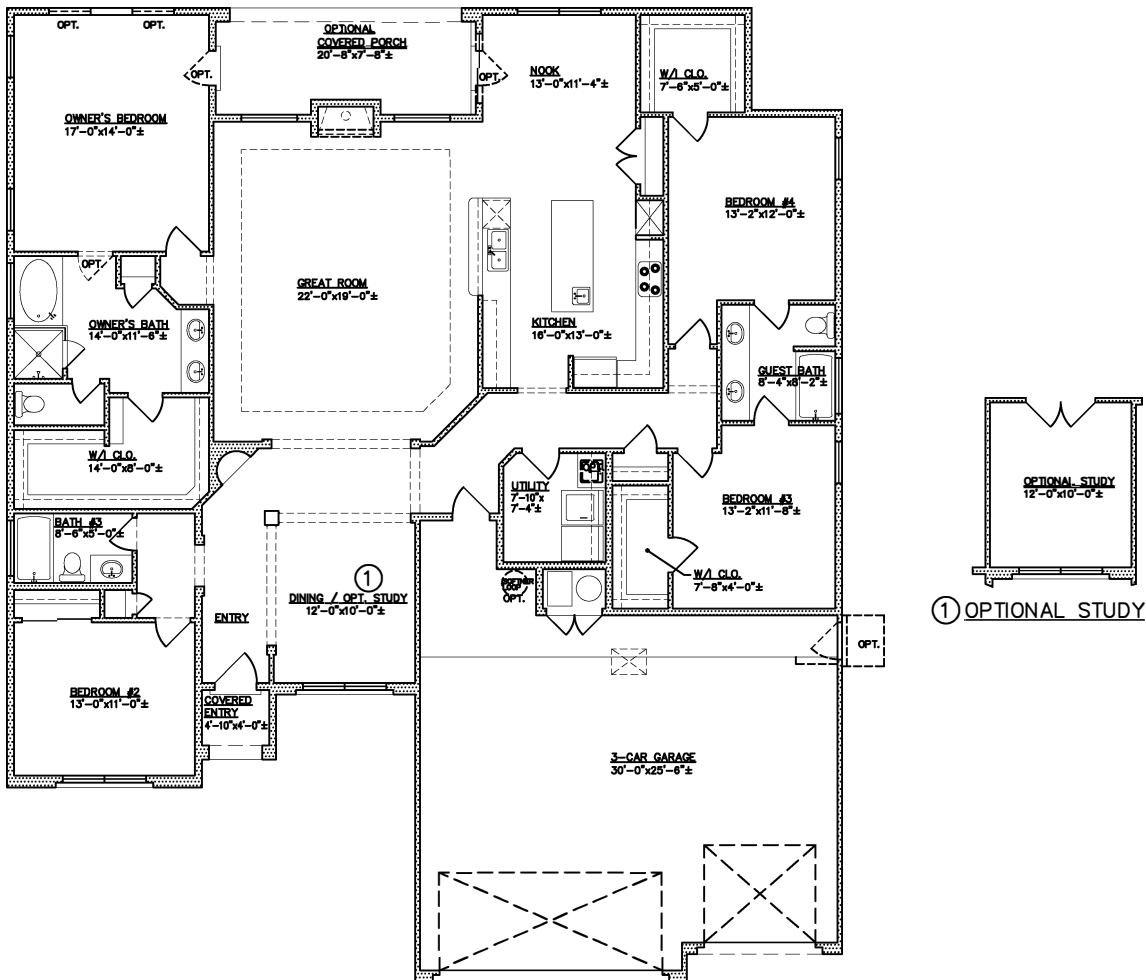

Blue Winged Olive

2653 square feet

All square footage is approximate. Renderings are conceptions and may vary slightly from actual home. Windows may vary with exterior design. Homes may be built reverse of plans shown, depending on site conditions. Minor architectural changes may be made from time to time at the option of the builder. Model homes may feature upgrade options at additional expense. Pricing, included features and available floor plans subject to change without notice or obligation. Please consult your Sales Professional for details.