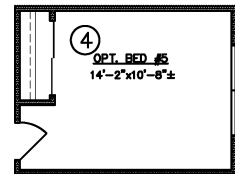

Rusty Spinner

2628 square feet

All square footage is approximate. Renderings are conceptions and may vary slightly from actual home. Windows may vary with exterior design. Homes may be built reverse of plans shown, depending on site conditions. Minor architectural changes may be made from time to time at the option of the builder. Model homes may feature upgrade options at additional expense. Pricing, included features and available floor plans subject to change without notice or obligation. Please consult your Sales Professional for details.