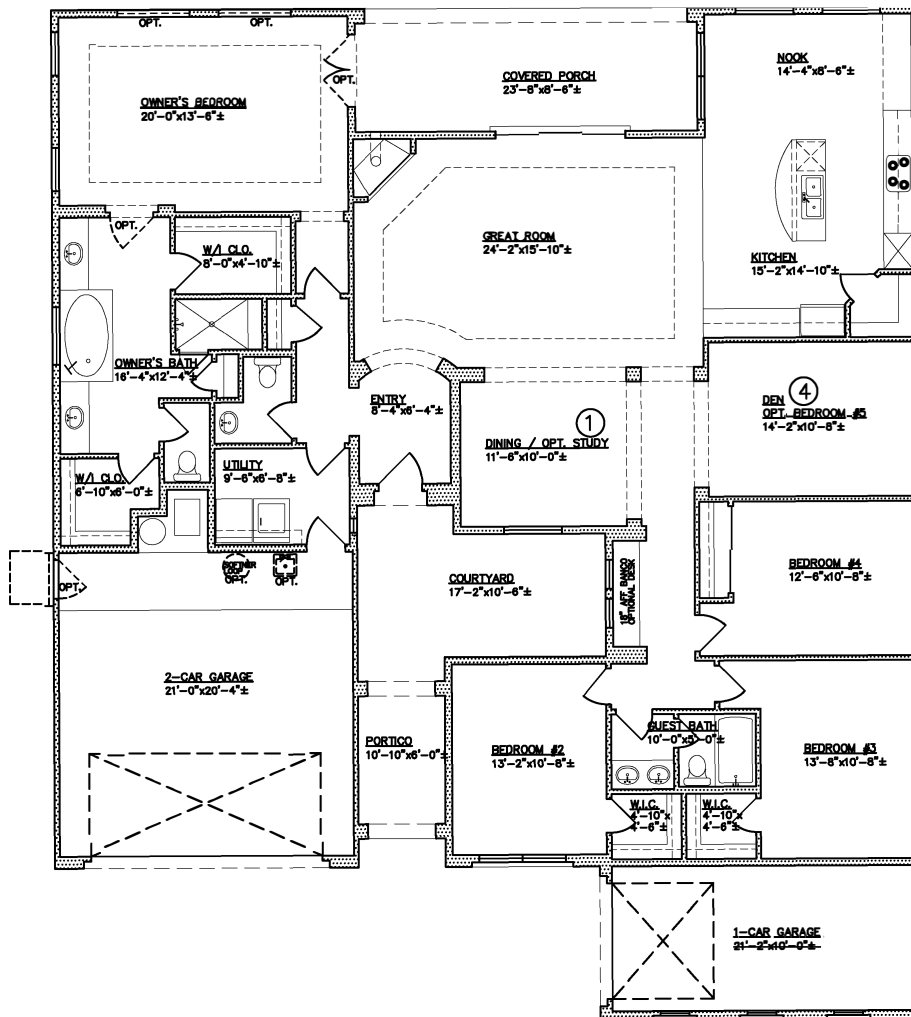

Rusty Spinner

2628 square feet

All square footage is approximate. Renderings are conceptions and may vary slightly from actual home. Windows may vary with exterior design. Homes may be built reverse of plans shown, depending on site conditions. Minor architectural changes may be made from time to time at the option of the builder. Model homes may feature upgrade options at additional expense. Pricing, included features and available floor plans subject to change without notice or obligation. Please consult your Sales Professional for details.