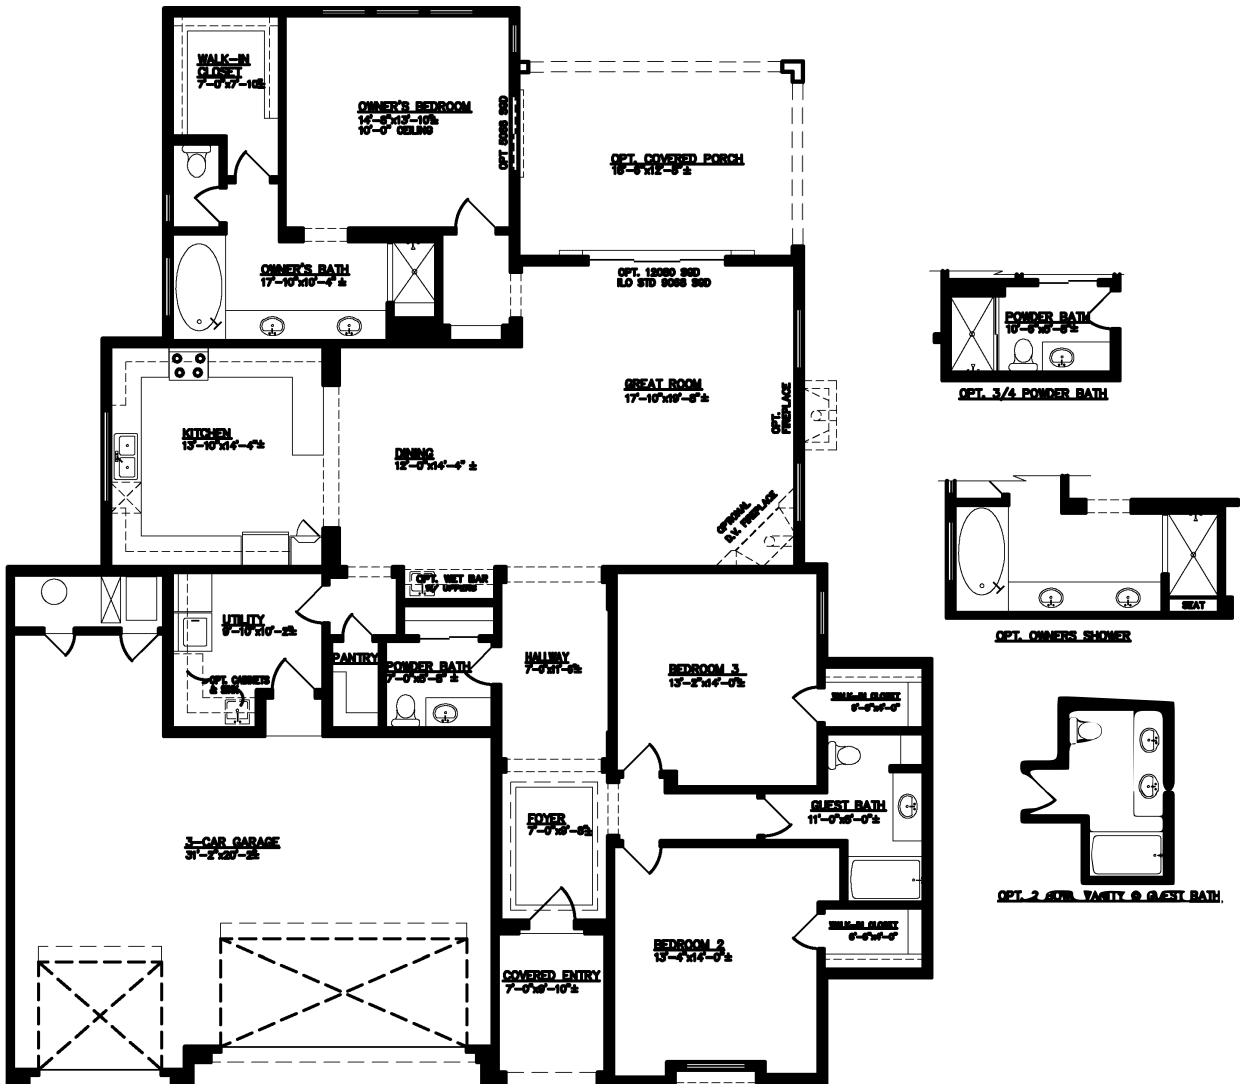

Pine Hurst

2284 square feet

All square footage is approximate. Renderings are conceptions and may vary slightly from actual home. Windows may vary with exterior design. Homes may be built reverse of plans shown, depending on site conditions. Minor architectural changes may be made from time to time at the option of the builder. Model homes may feature upgrade options at additional expense. Pricing, included features and available floor plans subject to change without notice or obligation. Please consult your Sales Professional for details.