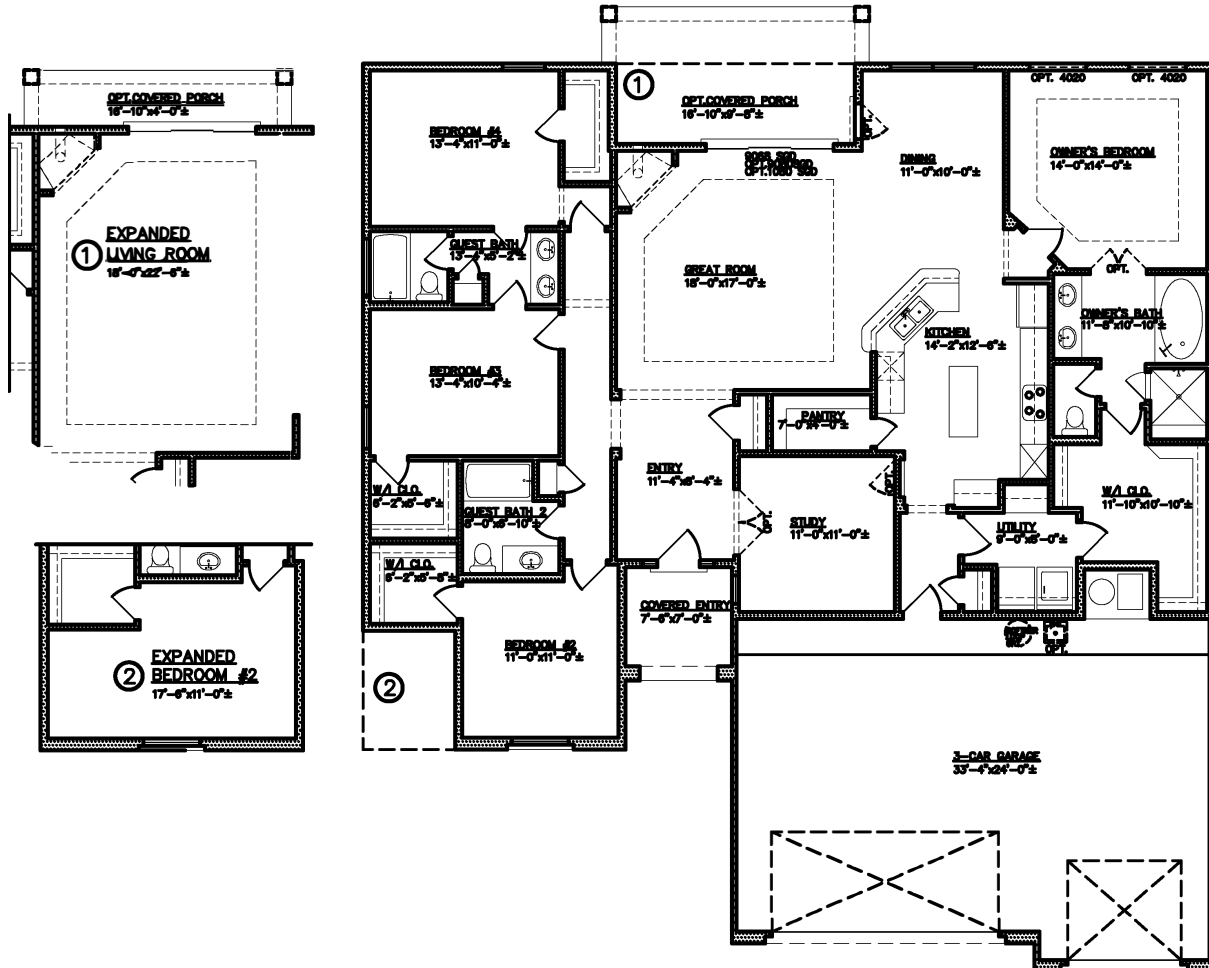

Royal Wulff

2326 square feet

All square footage is approximate. Renderings are conceptions and may vary slightly from actual home. Windows may vary with exterior design. Homes may be built reverse of plans shown, depending on site conditions. Minor architectural changes may be made from time to time at the option of the builder. Model homes may feature upgrade options at additional expense. Pricing, included features and available floor plans subject to change without notice or obligation. Please consult your Sales Professional for details.