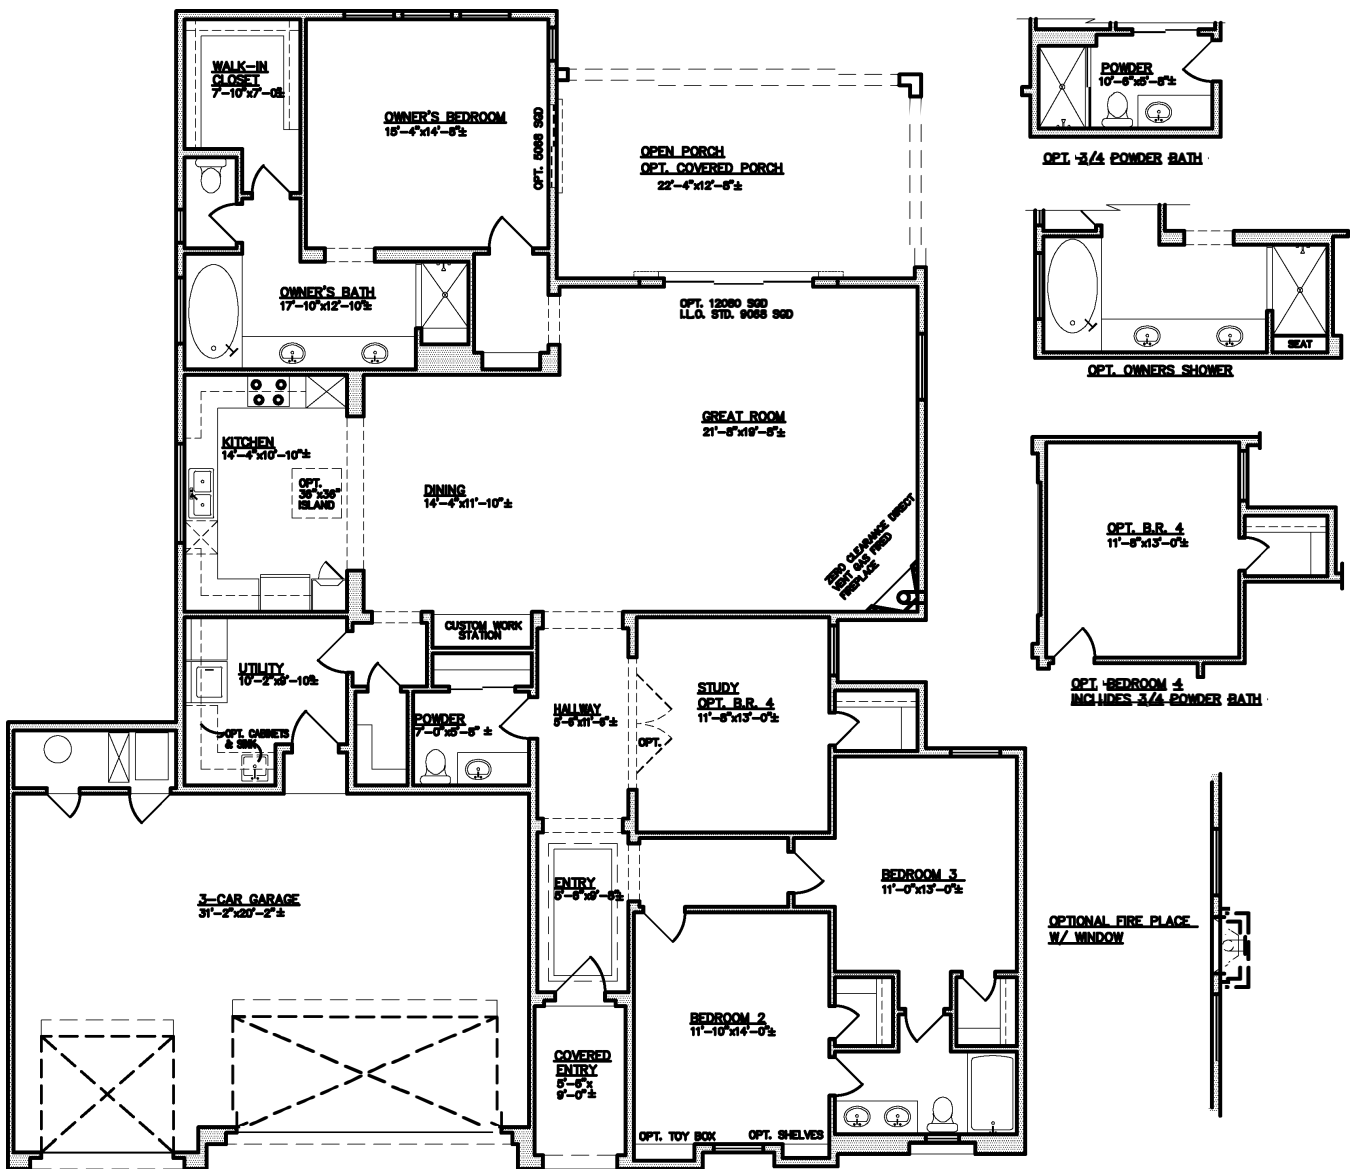

King Fisher

2386 square feet

All square footage is approximate. Renderings are conceptions and may vary slightly from actual home. Windows may vary with exterior design. Homes may be built reverse of plans shown, depending on site conditions. Minor architectural changes may be made from time to time at the option of the builder. Model homes may feature upgrade options at additional expense. Pricing, included features and available floor plans subject to change without notice or obligation. Please consult your Sales Professional for details.