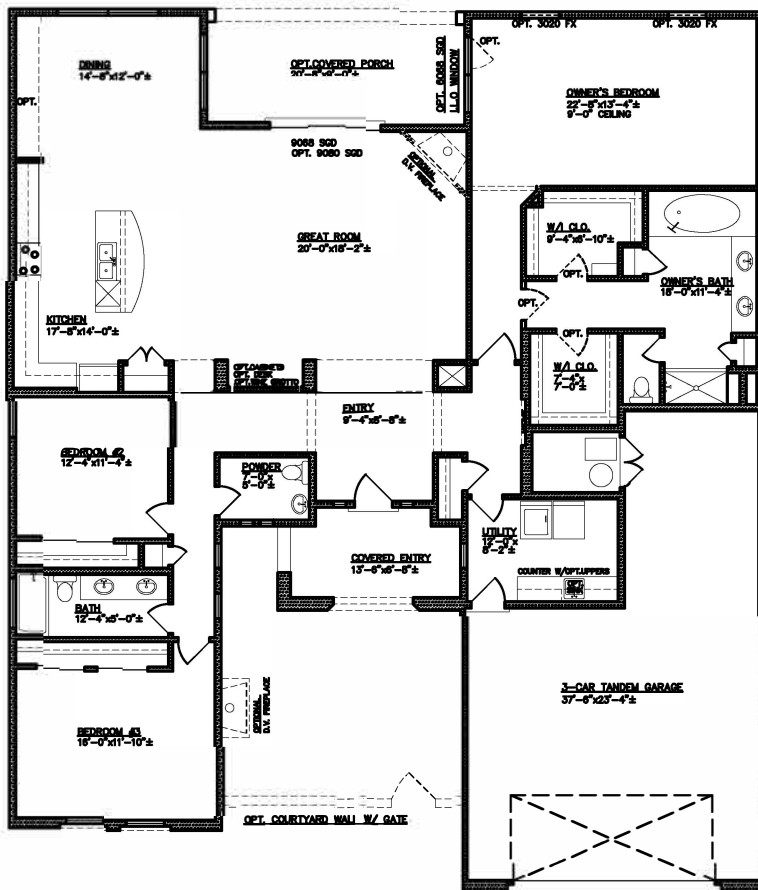

Pebble Beach

2610 square feet

⑥ OPT. OWNER'S BATH
W/ TUB AND ENCLOSED SHOWER

⑦ OPT. OWNER'S BATH
W/ WALK-IN SHOWER

All square footage is approximate. Renderings are conceptions and may vary slightly from actual home. Windows may vary with exterior design. Homes may be built reverse of plans shown, depending on site conditions. Minor architectural changes may be made from time to time at the option of the builder. Model homes may feature upgrade options at additional expense. Pricing, included features and available floor plans subject to change without notice or obligation. Please consult your Sales Professional for details.