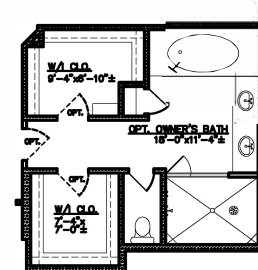

Pebble Beach

2610 square feet

⑥ OPT. OWNER'S BATH
W/ TUB AND ENCLOSED SHOWER

⑦ OPT. OWNER'S BATH
W/ WALK-IN SHOWER

All square footage is approximate. Renderings are conceptions and may vary slightly from actual home. Windows may vary with exterior design. Homes may be built reverse of plans shown, depending on site conditions. Minor architectural changes may be made from time to time at the option of the builder. Model homes may feature upgrade options at additional expense. Pricing, included features and available floor plans subject to change without notice or obligation. Please consult your Sales Professional for details.