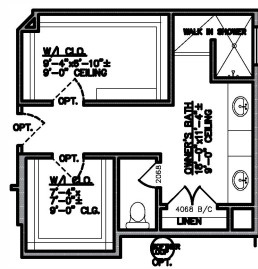

Pebble Beach

2610 square feet

⑥ OPT. OWNER'S BATH
W/ TUB AND ENCLOSED SHOWER

⑦ OPT. OWNER'S BATH
W/ WALK-IN SHOWER

All square footage is approximate. Renderings are conceptions and may vary slightly from actual home. Windows may vary with exterior design. Homes may be built reverse of plans shown, depending on site conditions. Minor architectural changes may be made from time to time at the option of the builder. Model homes may feature upgrade options at additional expense. Pricing, included features and available floor plans subject to change without notice or obligation. Please consult your Sales Professional for details.