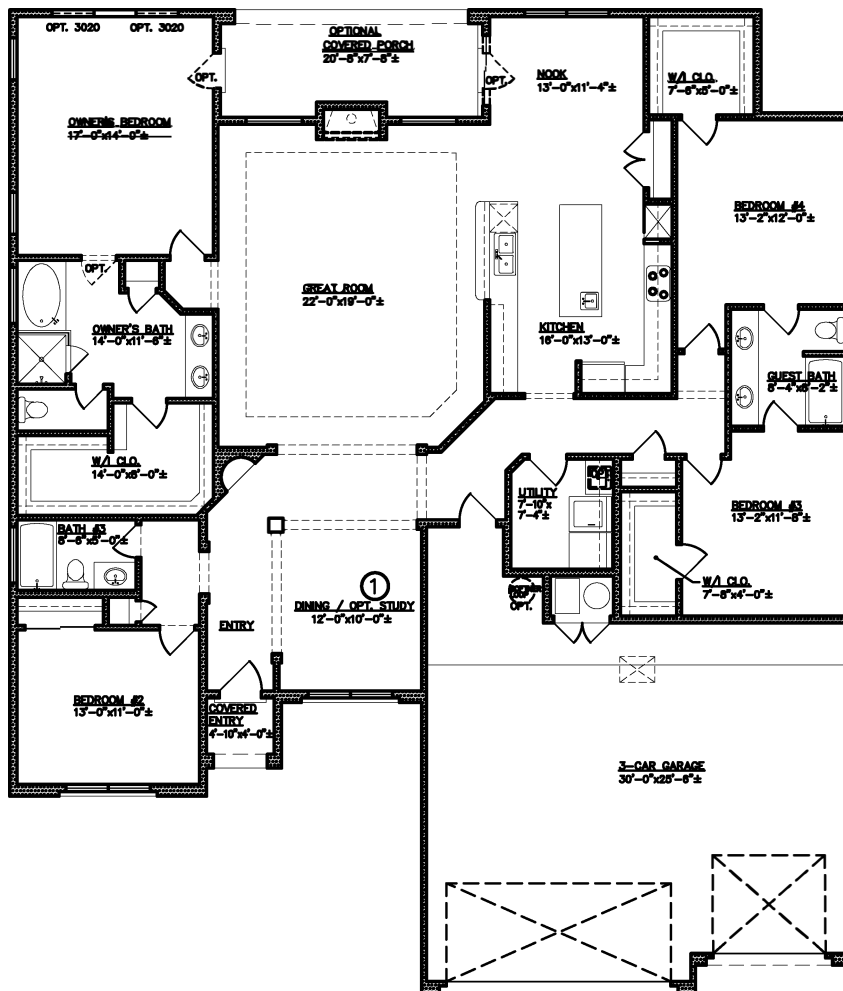

## Blue Winged Olive

2653 square feet

All square footage is approximate. Renderings are conceptions and may vary slightly from actual home. Windows may vary with exterior design. Homes may be built reverse of plans shown, depending on site conditions. Minor architectural changes may be made from time to time at the option of the builder. Model homes may feature upgrade options at additional expense. Pricing, included features and available floor plans subject to change without notice or obligation. Please consult your Sales Professional for details.