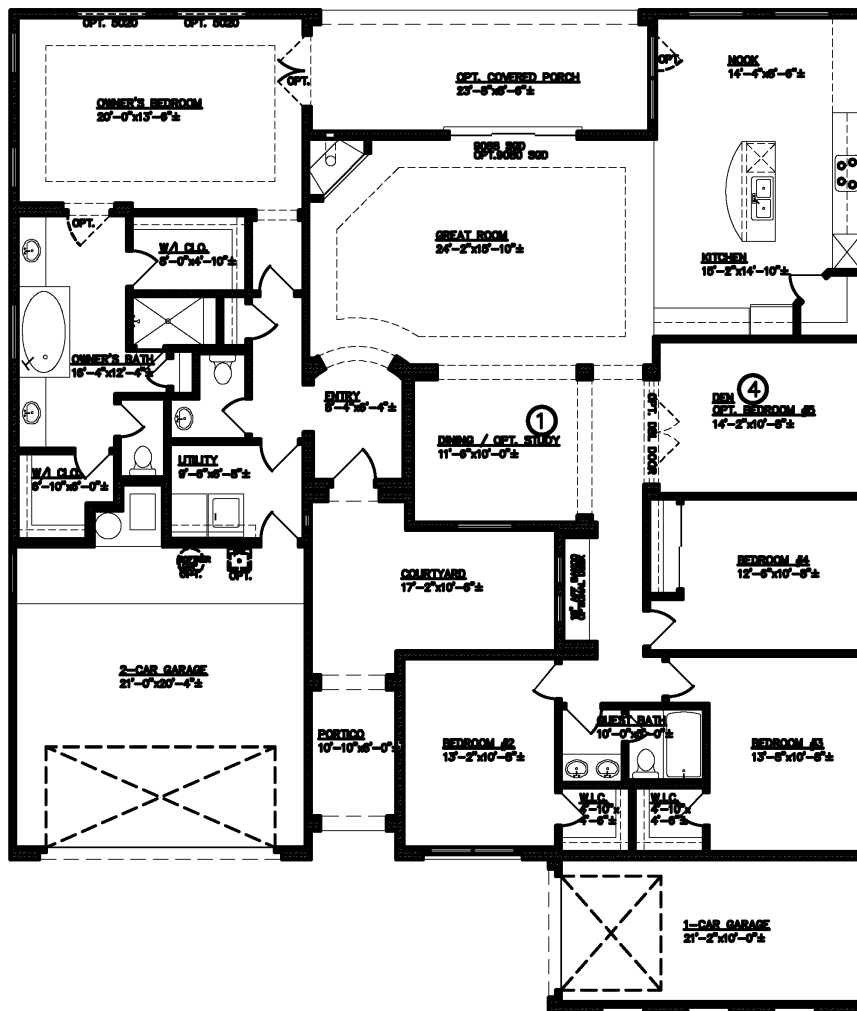

Rusty Spinner

2628 square feet

All square footage is approximate. Renderings are conceptions and may vary slightly from actual home. Windows may vary with exterior design. Homes may be built reverse of plans shown, depending on site conditions. Minor architectural changes may be made from time to time at the option of the builder. Model homes may feature upgrade options at additional expense. Pricing, included features and available floor plans subject to change without notice or obligation. Please consult your Sales Professional for details.