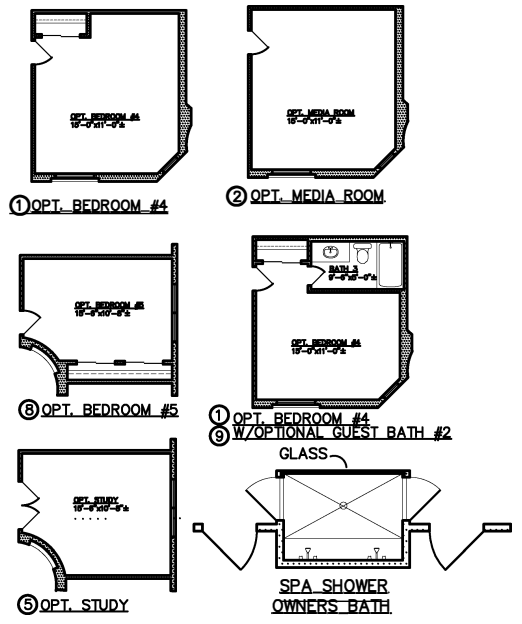

Prince

2988 square feet

All square footage is approximate. Renderings are conceptions and may vary slightly from actual home. Windows may vary with exterior design. Homes may be built reverse of plans shown, depending on site conditions. Minor architectural changes may be made from time to time at the option of the builder. Model homes may feature upgrade options at additional expense. Pricing, included features and available floor plans subject to change without notice or obligation. Please consult your Sales Professional for details.