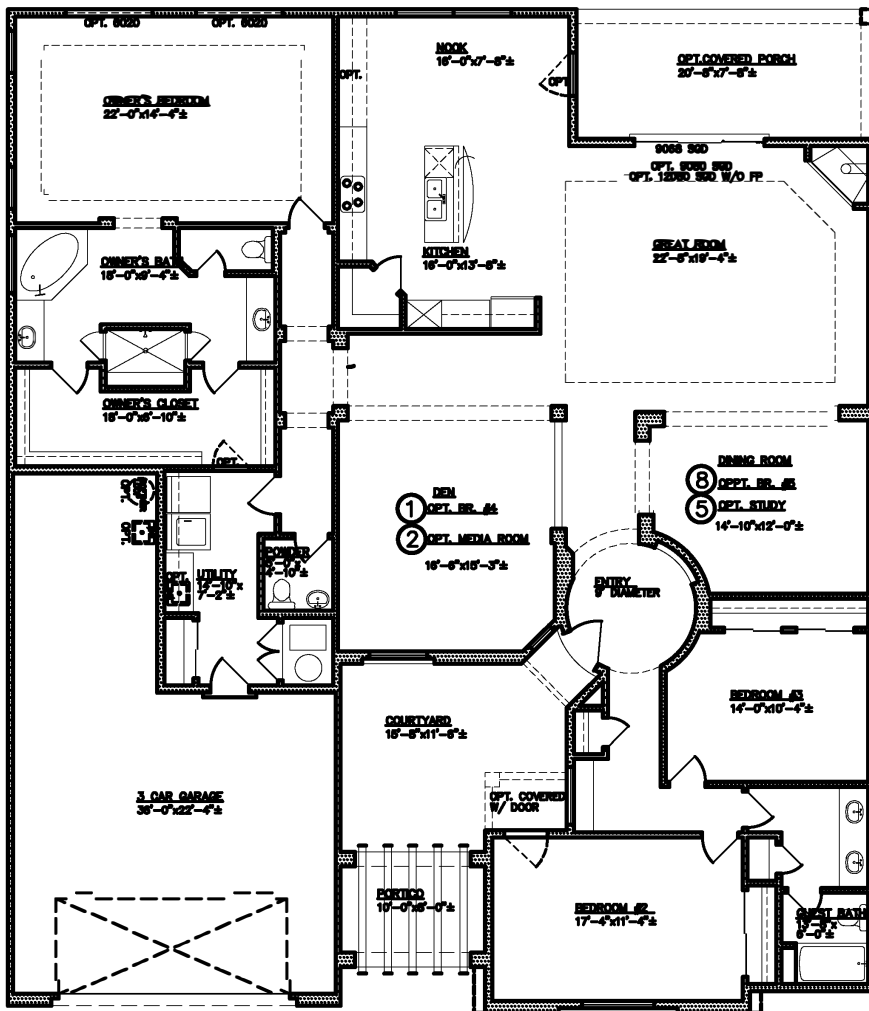

Prince

2988 square feet

All square footage is approximate. Renderings are conceptions and may vary slightly from actual home. Windows may vary with exterior design. Homes may be built reverse of plans shown, depending on site conditions. Minor architectural changes may be made from time to time at the option of the builder. Model homes may feature upgrade options at additional expense. Pricing, included features and available floor plans subject to change without notice or obligation. Please consult your Sales Professional for details.