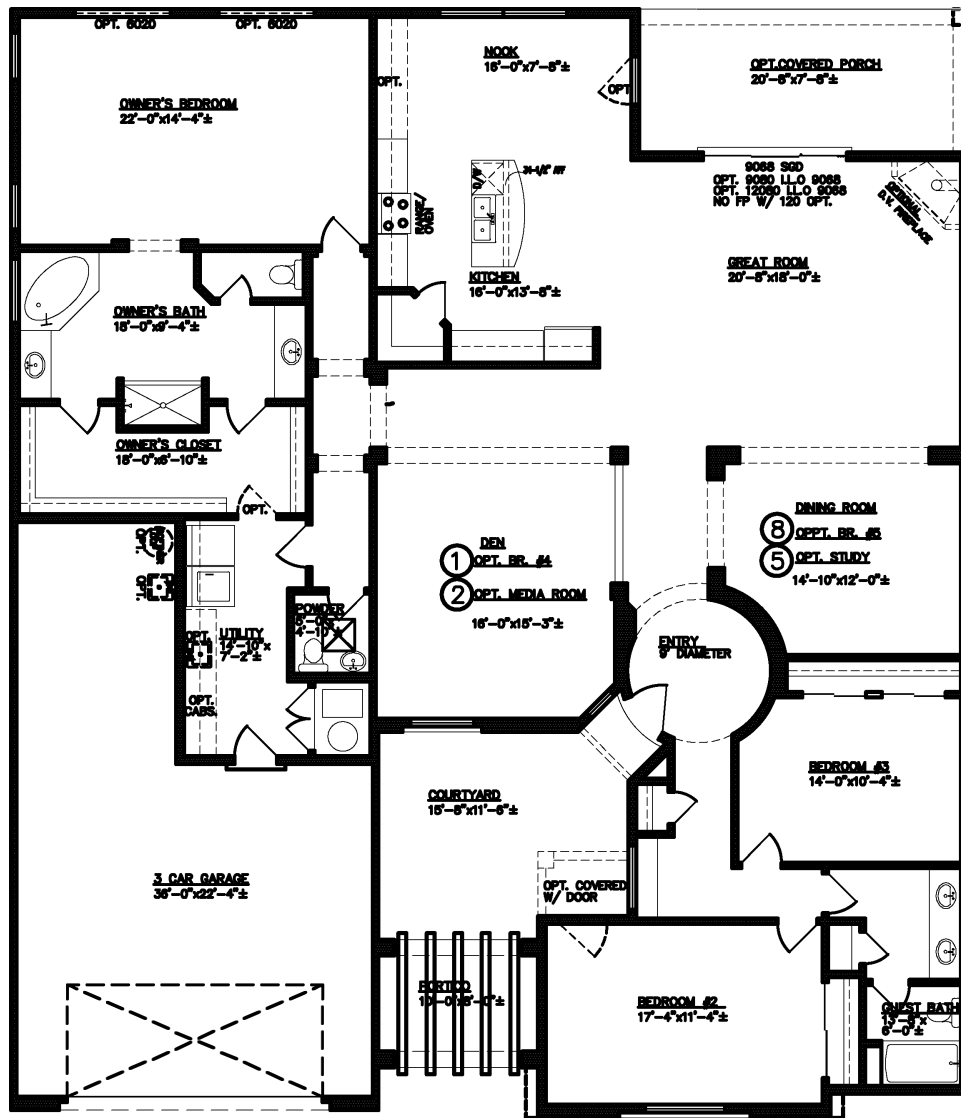

Augusta

2989 square feet

All square footage is approximate. Renderings are conceptions and may vary slightly from actual home. Windows may vary with exterior design. Homes may be built reverse of plans shown, depending on site conditions. Minor architectural changes may be made from time to time at the option of the builder. Model homes may feature upgrade options at additional expense. Pricing, included features and available floor plans subject to change without notice or obligation. Please consult your Sales Professional for details.