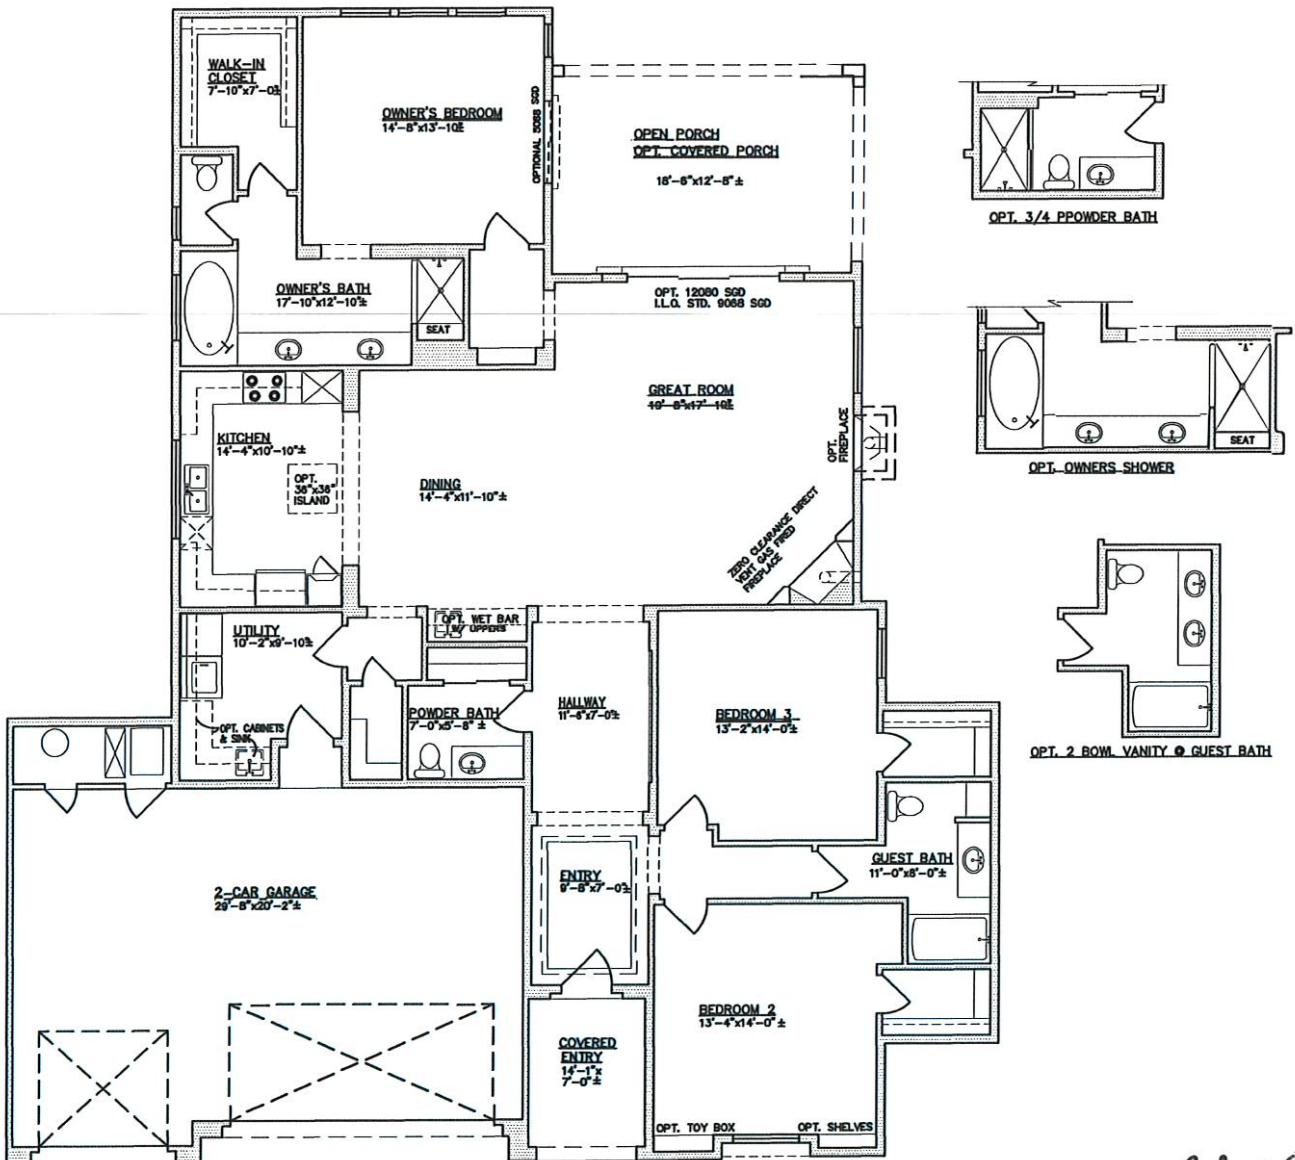

Red Quill

2227 square feet

Ad 26

All square footage is approximate. Renderings are conceptions and may vary slightly from actual home. Windows may vary with exterior design. Homes may be built reverse of plans shown, depending on site conditions. Minor architectural changes may be made from time to time at the option of the builder. Model homes may feature upgrade options at additional expense. Pricing, included features and available floor plans subject to change without notice or obligation. Please consult your Sales Professional for details.