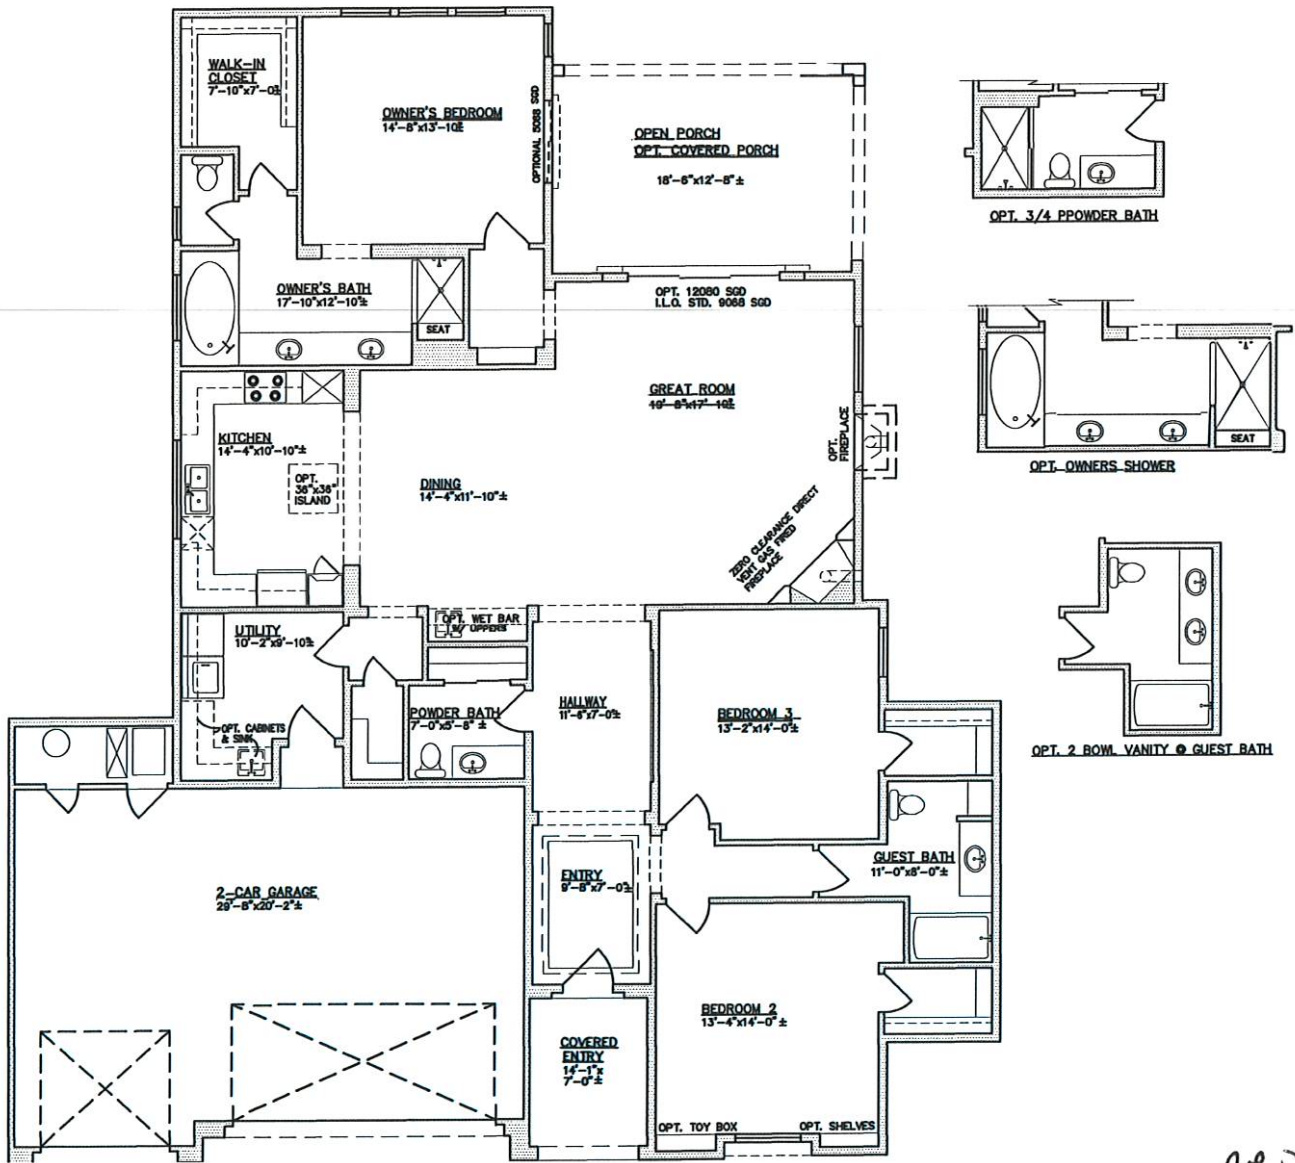

## Red Quill

2227 square feet

*ad 09*

All square footage is approximate. Renderings are conceptions and may vary slightly from actual home. Windows may vary with exterior design. Homes may be built reverse of plans shown, depending on site conditions. Minor architectural changes may be made from time to time at the option of the builder. Model homes may feature upgrade options at additional expense. Pricing, included features and available floor plans subject to change without notice or obligation. Please consult your Sales Professional for details.