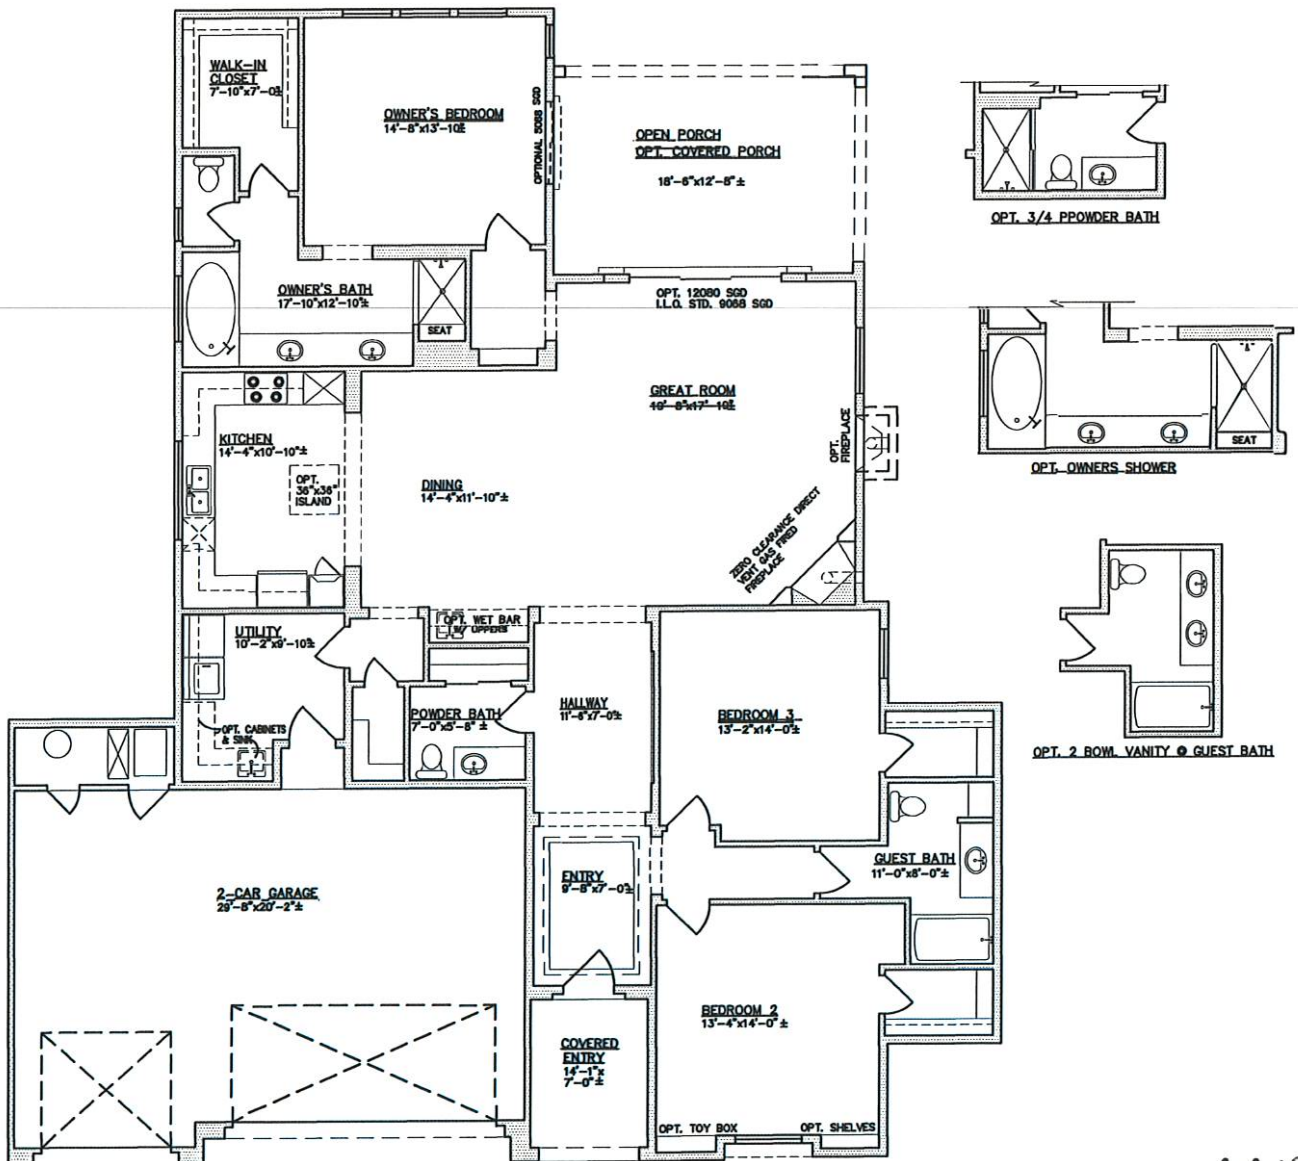

## Red Quill

2227 square feet

All square footage is approximate. Renderings are conceptions and may vary slightly from actual home. Windows may vary with exterior design. Homes may be built reverse of plans shown, depending on site conditions. Minor architectural changes may be made from time to time at the option of the builder. Model homes may feature upgrade options at additional expense. Pricing, included features and available floor plans subject to change without notice or obligation. Please consult your Sales Professional for details.