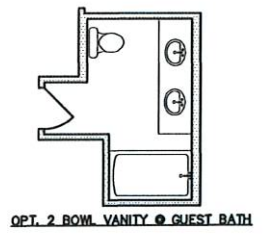

## Red Quill

2227 square feet

All square footage is approximate. Renderings are conceptions and may vary slightly from actual home. Windows may vary with exterior design. Homes may be built reverse of plans shown, depending on site conditions. Minor architectural changes may be made from time to time at the option of the builder. Model homes may feature upgrade options at additional expense. Pricing, included features and available floor plans subject to change without notice or obligation. Please consult your Sales Professional for details.