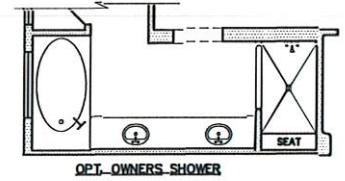

## Red Quill

2227 square feet

All square footage is approximate. Renderings are conceptions and may vary slightly from actual home. Windows may vary with exterior design. Homes may be built reverse of plans shown, depending on site conditions. Minor architectural changes may be made from time to time at the option of the builder. Model homes may feature upgrade options at additional expense. Pricing, included features and available floor plans subject to change without notice or obligation. Please consult your Sales Professional for details.