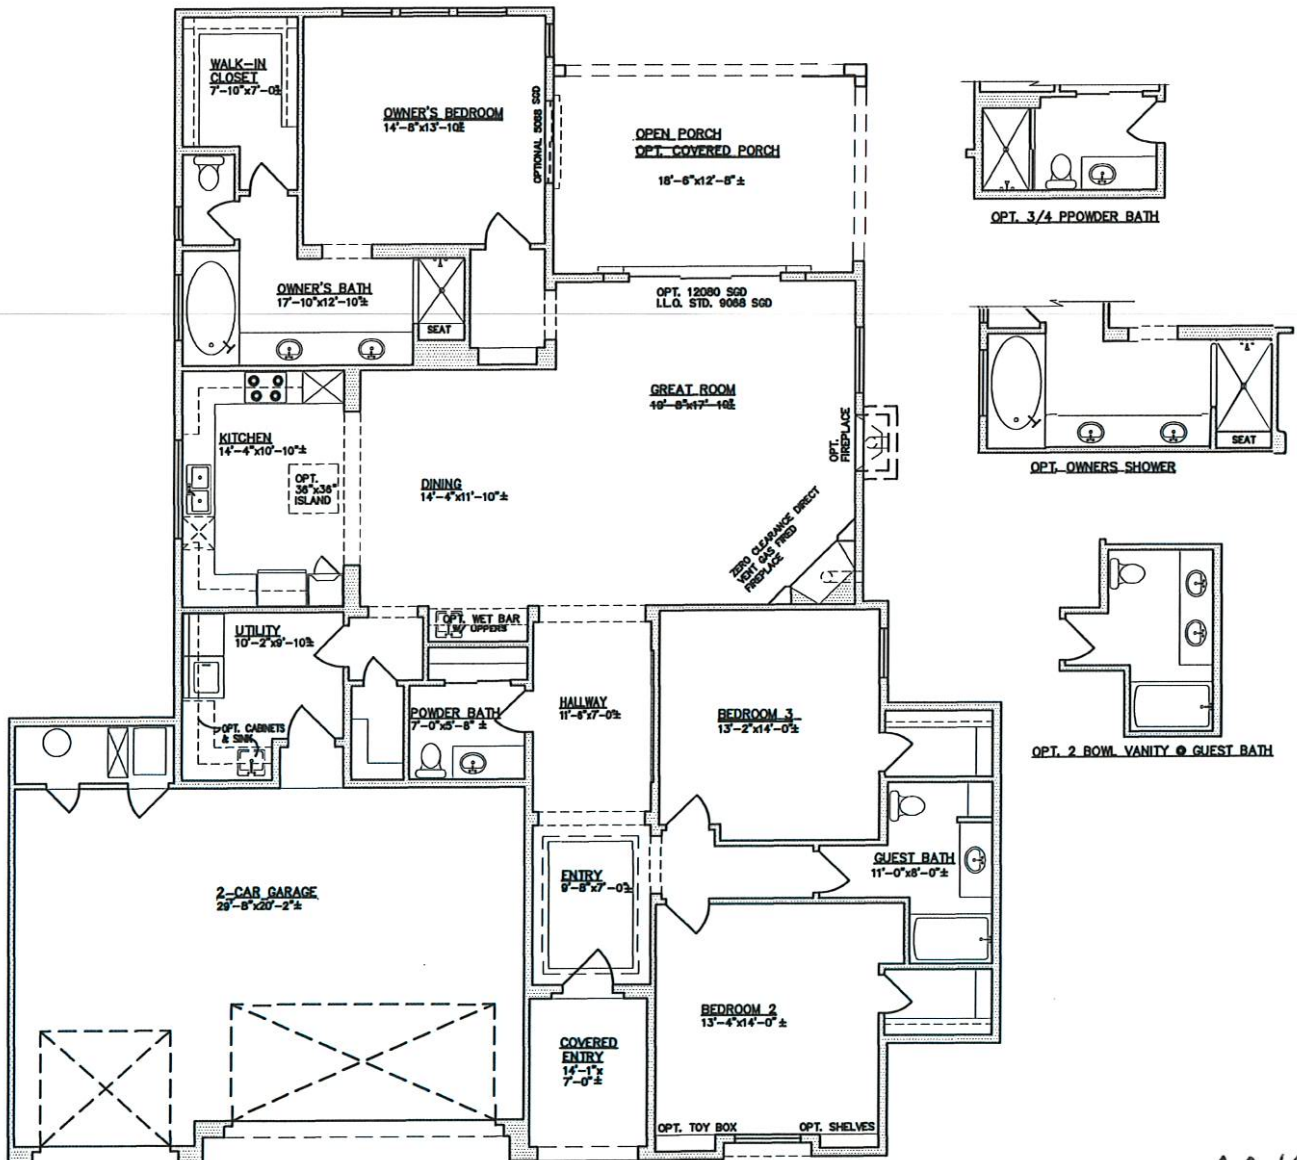

## Red Quill

2227 square feet

All square footage is approximate. Renderings are conceptions and may vary slightly from actual home. Windows may vary with exterior design. Homes may be built reverse of plans shown, depending on site conditions. Minor architectural changes may be made from time to time at the option of the builder. Model homes may feature upgrade options at additional expense. Pricing, included features and available floor plans subject to change without notice or obligation. Please consult your Sales Professional for details.