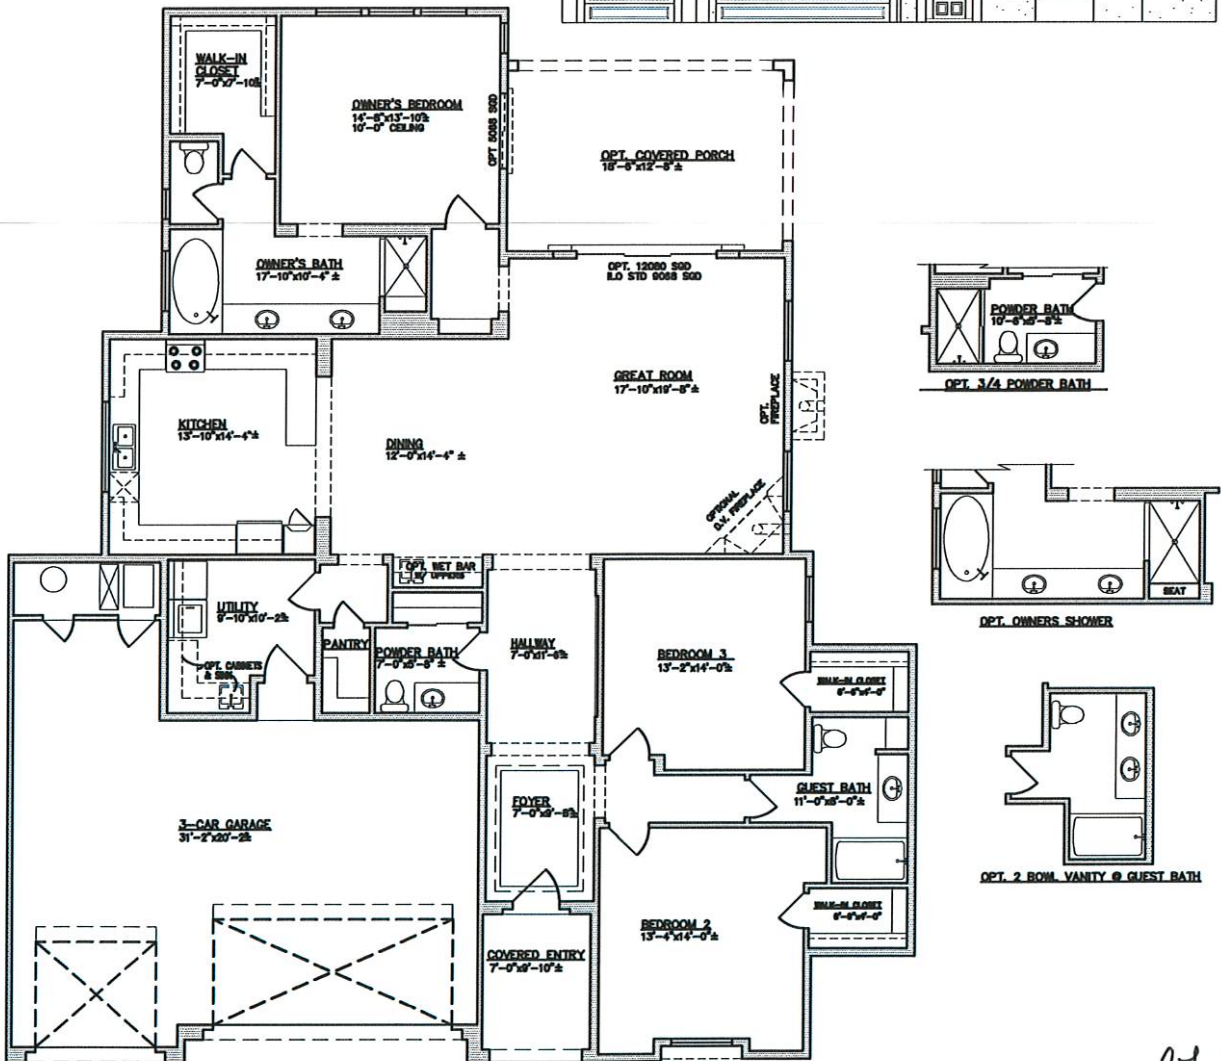

## Pine Hurst

2284 square feet

*ALJ*

All square footage is approximate. Renderings are conceptions and may vary slightly from actual home. Windows may vary with exterior design. Homes may be built reverse of plans shown, depending on site conditions. Minor architectural changes may be made from time to time at the option of the builder. Model homes may feature upgrade options at additional expense. Pricing, included features and available floor plans subject to change without notice or obligation. Please consult your Sales Professional for details.