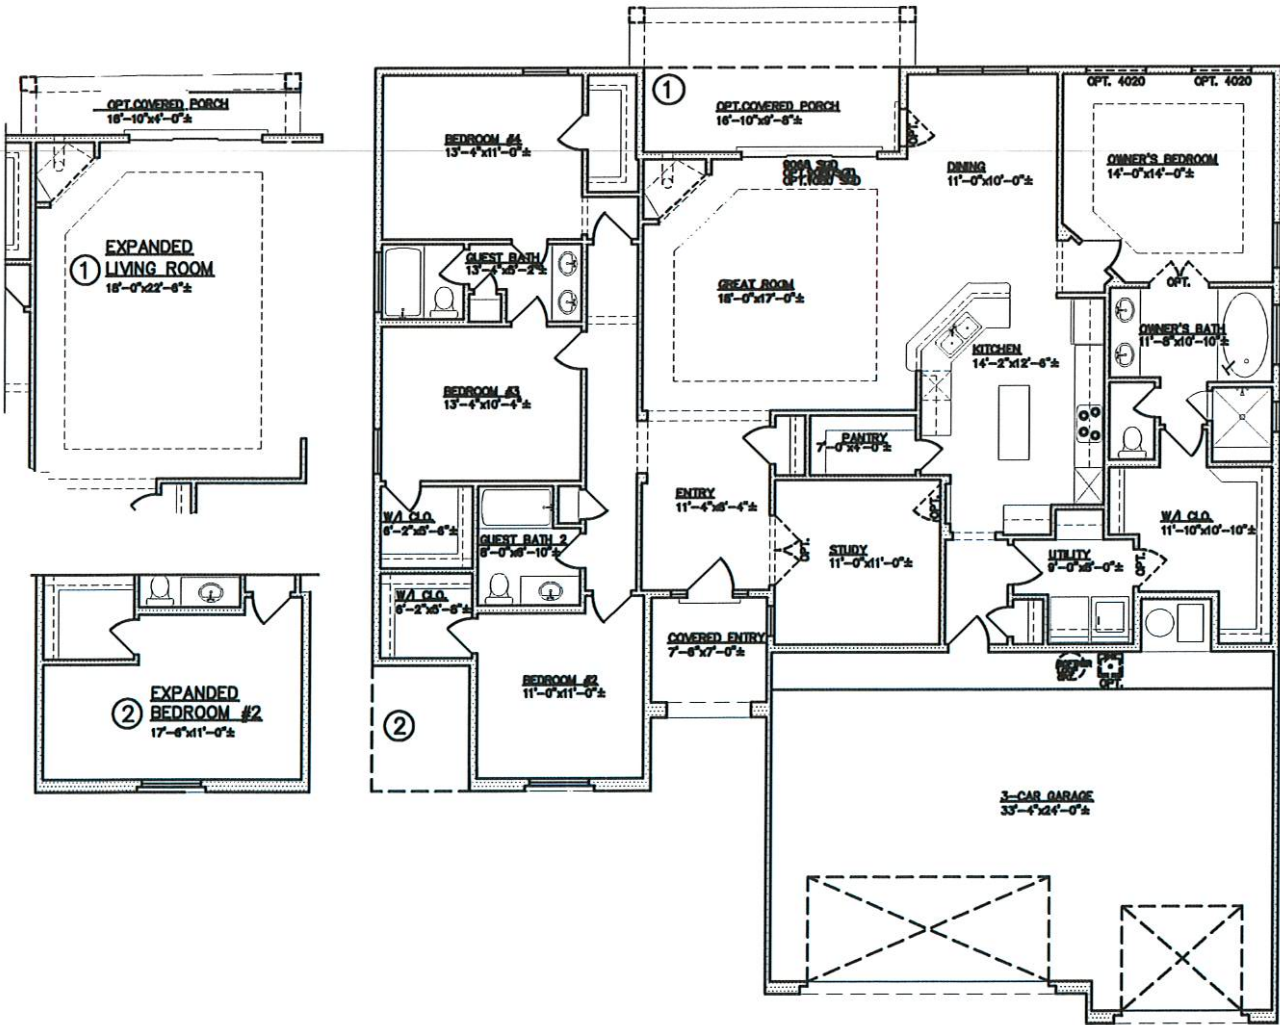

Royal Wulff

2326 square feet

*Opt. stone veneer

*Art
JG*

All square footage is approximate. Renderings are conceptions and may vary slightly from actual home. Windows may vary with exterior design. Homes may be built reverse of plans shown, depending on site conditions. Minor architectural changes may be made from time to time at the option of the builder. Model homes may feature upgrade options at additional expense. Pricing, included features and available. Door plans subject to change without notice or obligation. Please consult your Sales Professional for details.