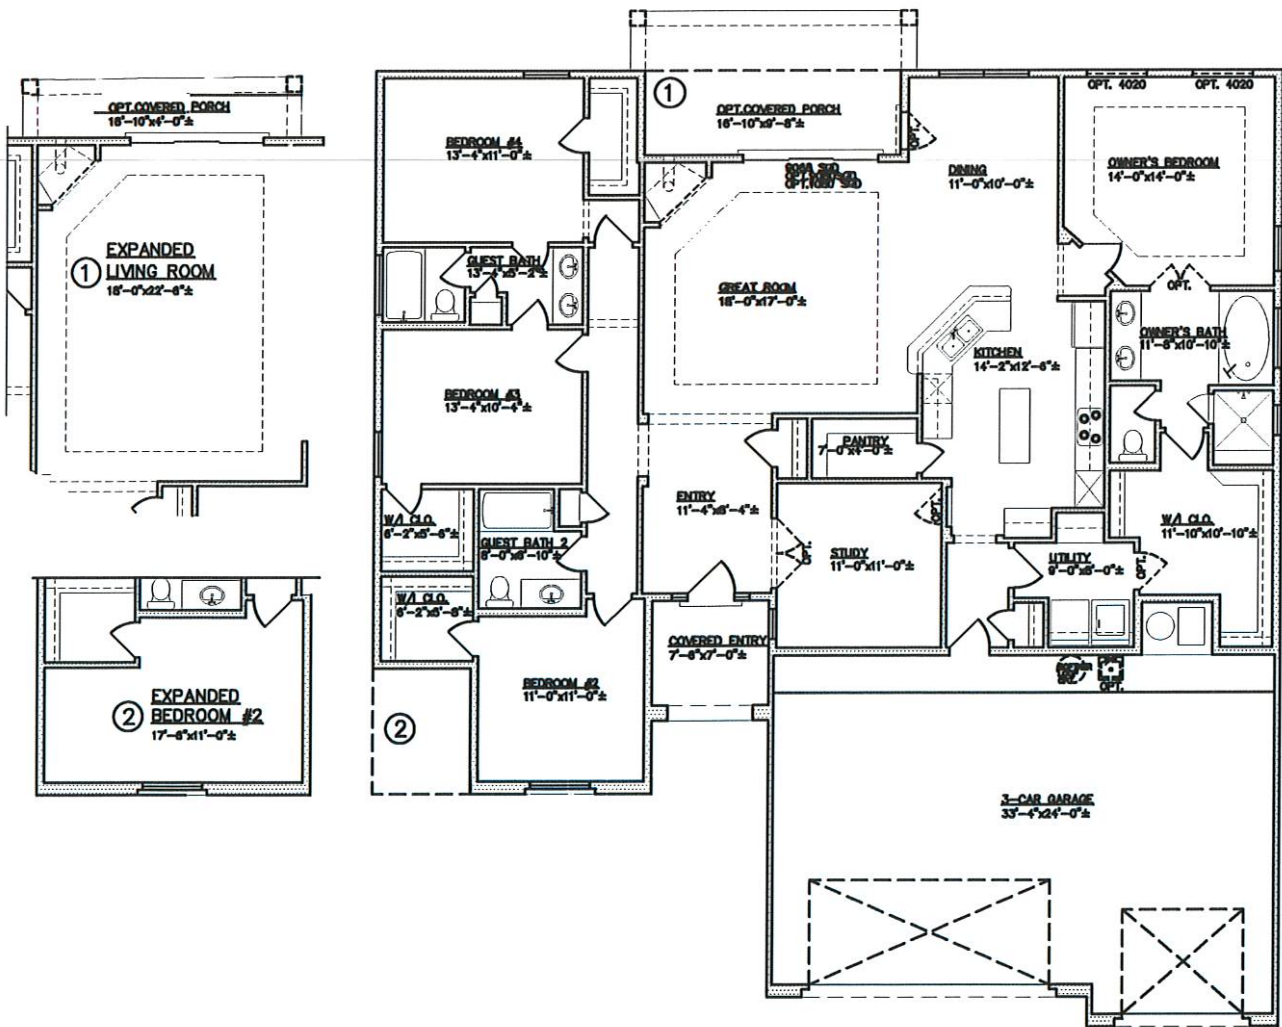

Royal Wulff

2326 square feet

All square footage is approximate. Renderings are conceptions and may vary slightly from actual home. Windows may vary with exterior design. Homes may be built reverse of plans shown, depending on site conditions. Minor architectural changes may be made from time to time at the option of the builder. Model homes may feature upgrade options at additional expense. Pricing, included features and available floor plans subject to change without notice or obligation. Please consult your Sales Professional for details.