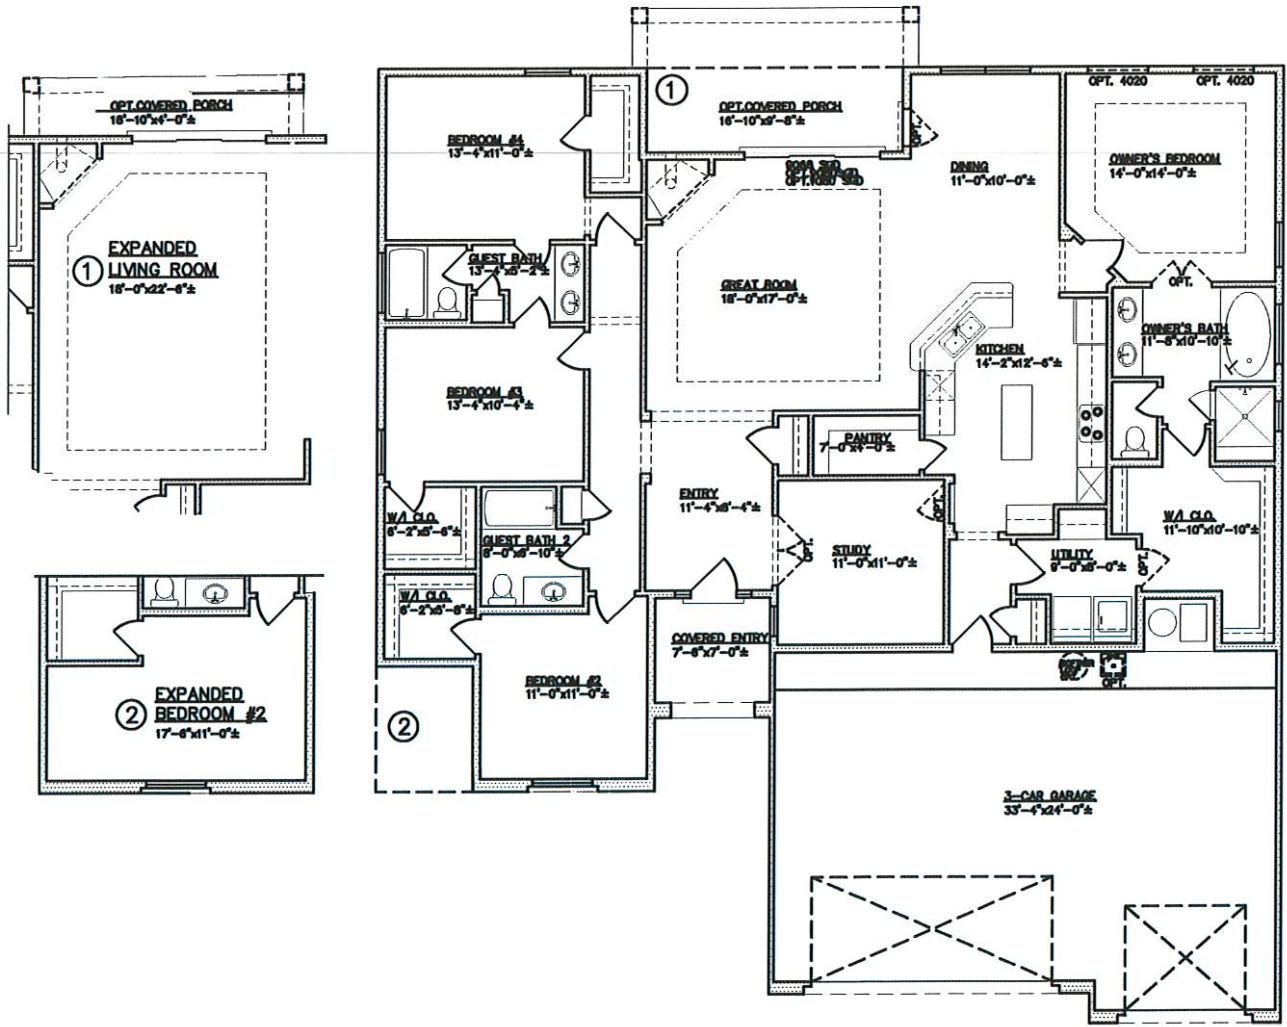

Royal Wulff

2326 square feet

*Opt. stone veneer

Handwritten initials/signature

All square footage is approximate. Renderings are conceptions and may vary slightly from actual home. Windows may vary with exterior design. Homes may be built reverse of plans shown, depending on site conditions. Minor architectural changes may be made from time to time at the option of the builder. Model homes may feature upgrade options at additional expense. Pricing, included features and available floor plans subject to change without notice or obligation. Please consult your Sales Professional for details.