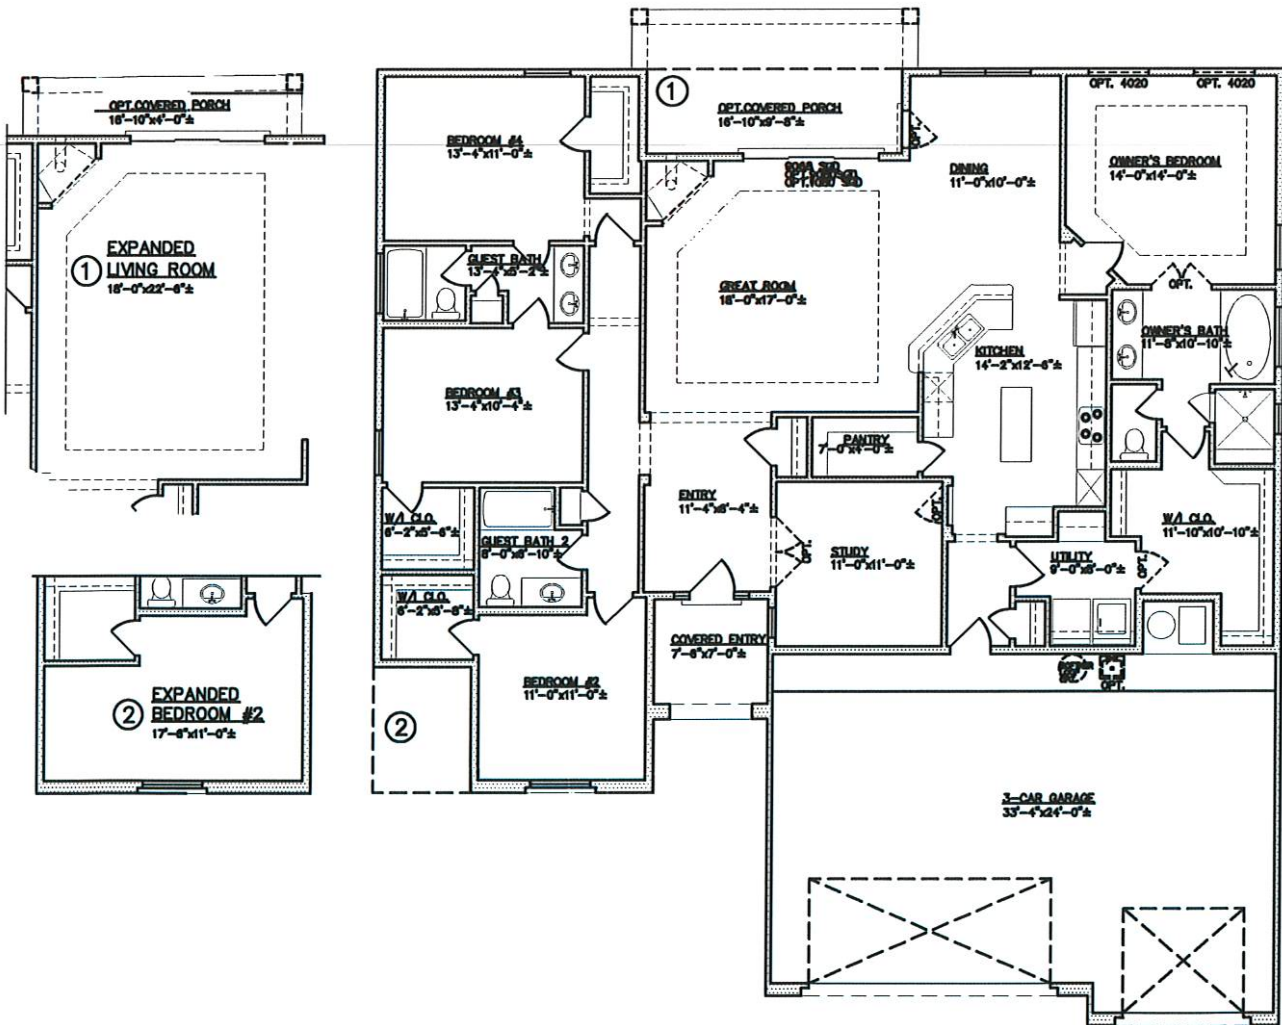

Royal Wulff

2326 square feet

Handwritten initials/signature.

All square footage is approximate. Renderings are conceptions and may vary slightly from actual home. Windows may vary with exterior design. Homes may be built reverse of plans shown, depending on site conditions. Minor architectural changes may be made from time to time at the option of the builder. Model homes may feature upgrade options at additional expense. Pricing, included features and available floor plans subject to change without notice or obligation. Please consult your Sales Professional for details.