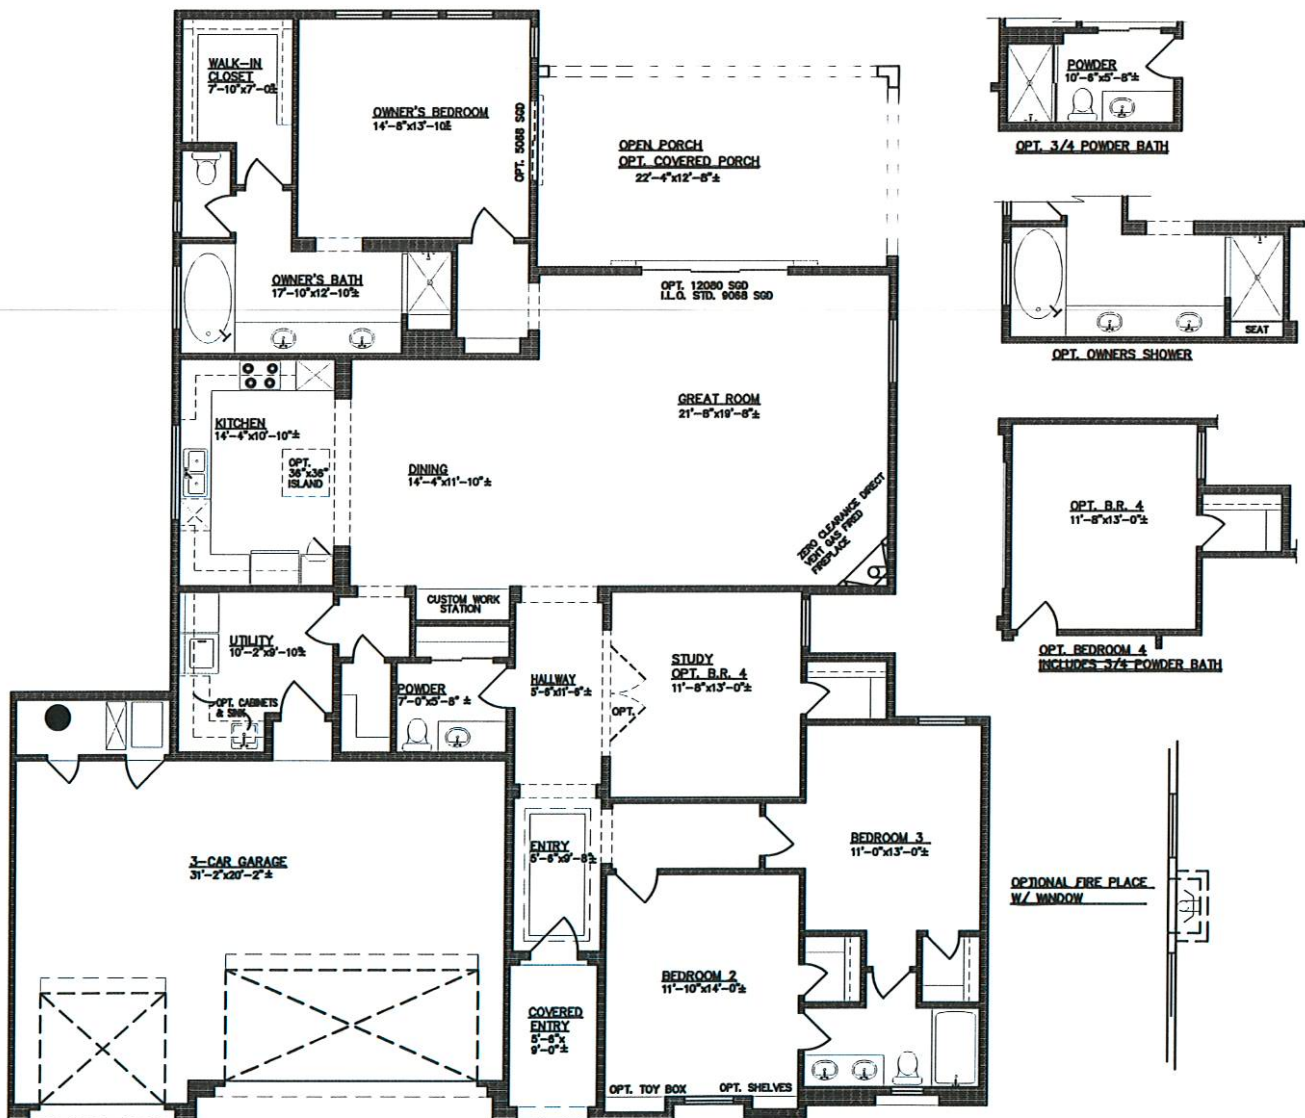

King Fisher

2386 square feet

All square footage is approximate. Renderings are conceptions and may vary slightly from actual home. Windows may vary with exterior design. Homes may be built reverse of plans shown, depending on site conditions. Minor architectural changes may be made from time to time at the option of the builder. Model homes may feature upgrade options at additional expense. Pricing, included features and available floor plans subject to change without notice or obligation. Please consult your Sales Professional for details.