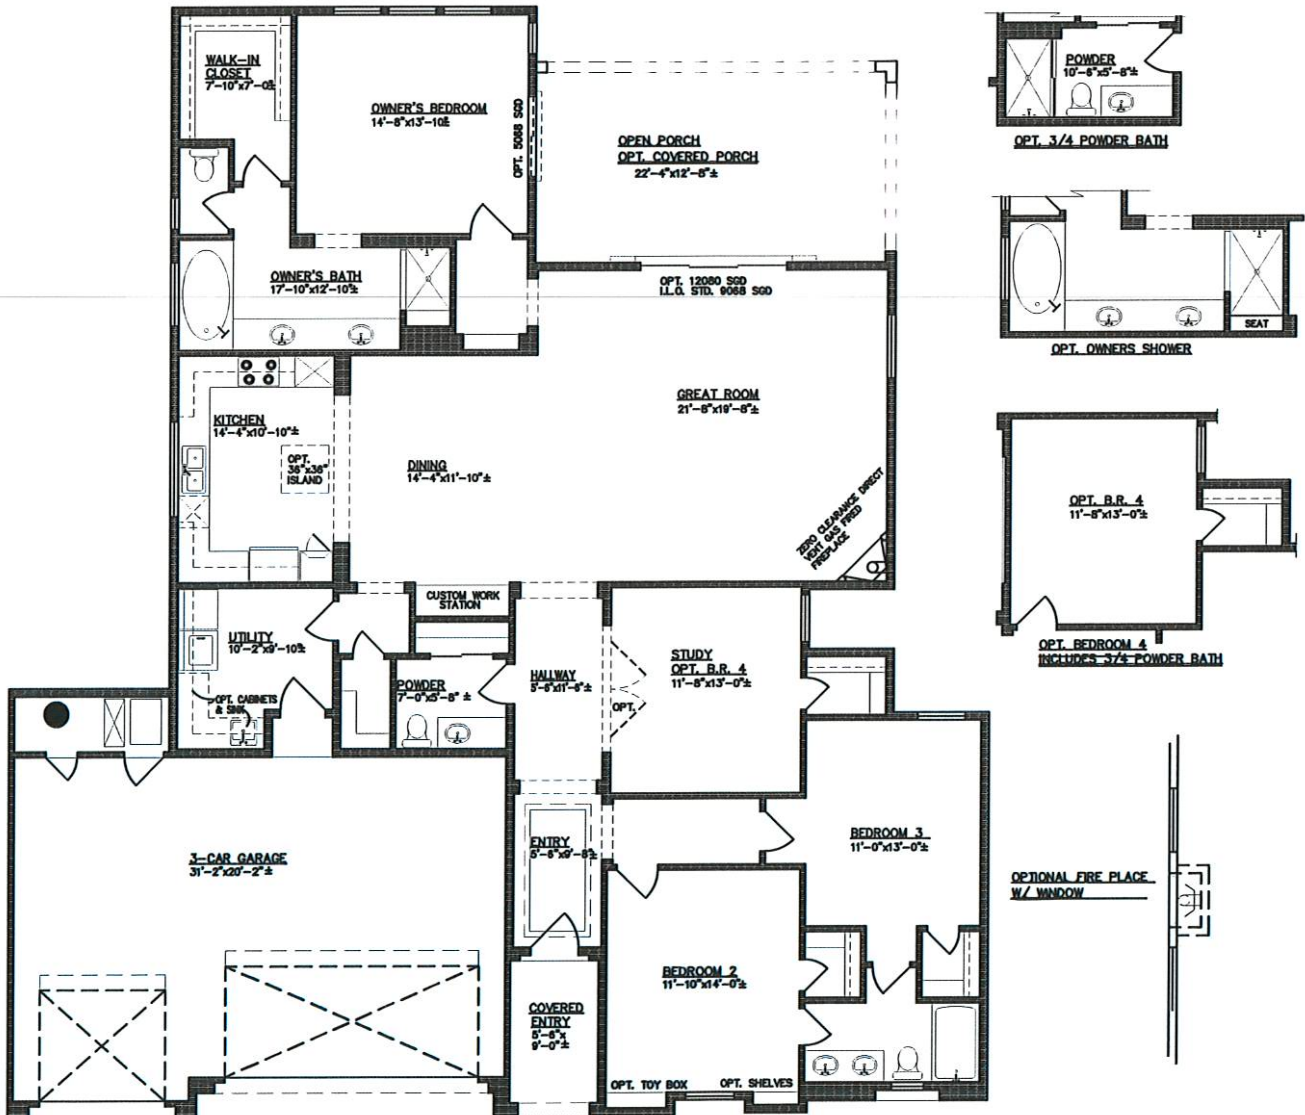

King Fisher

2386 square feet

All square footage is approximate. Renderings are conceptions and may vary slightly from actual home. Windows may vary with exterior design. Homes may be built reverse of plans shown, depending on site conditions. Minor architectural changes may be made from time to time at the option of the builder. Model homes may feature upgrade options at additional expense. Pricing, included features and available floor plans subject to change without notice or obligation. Please consult your Sales Professional for details.