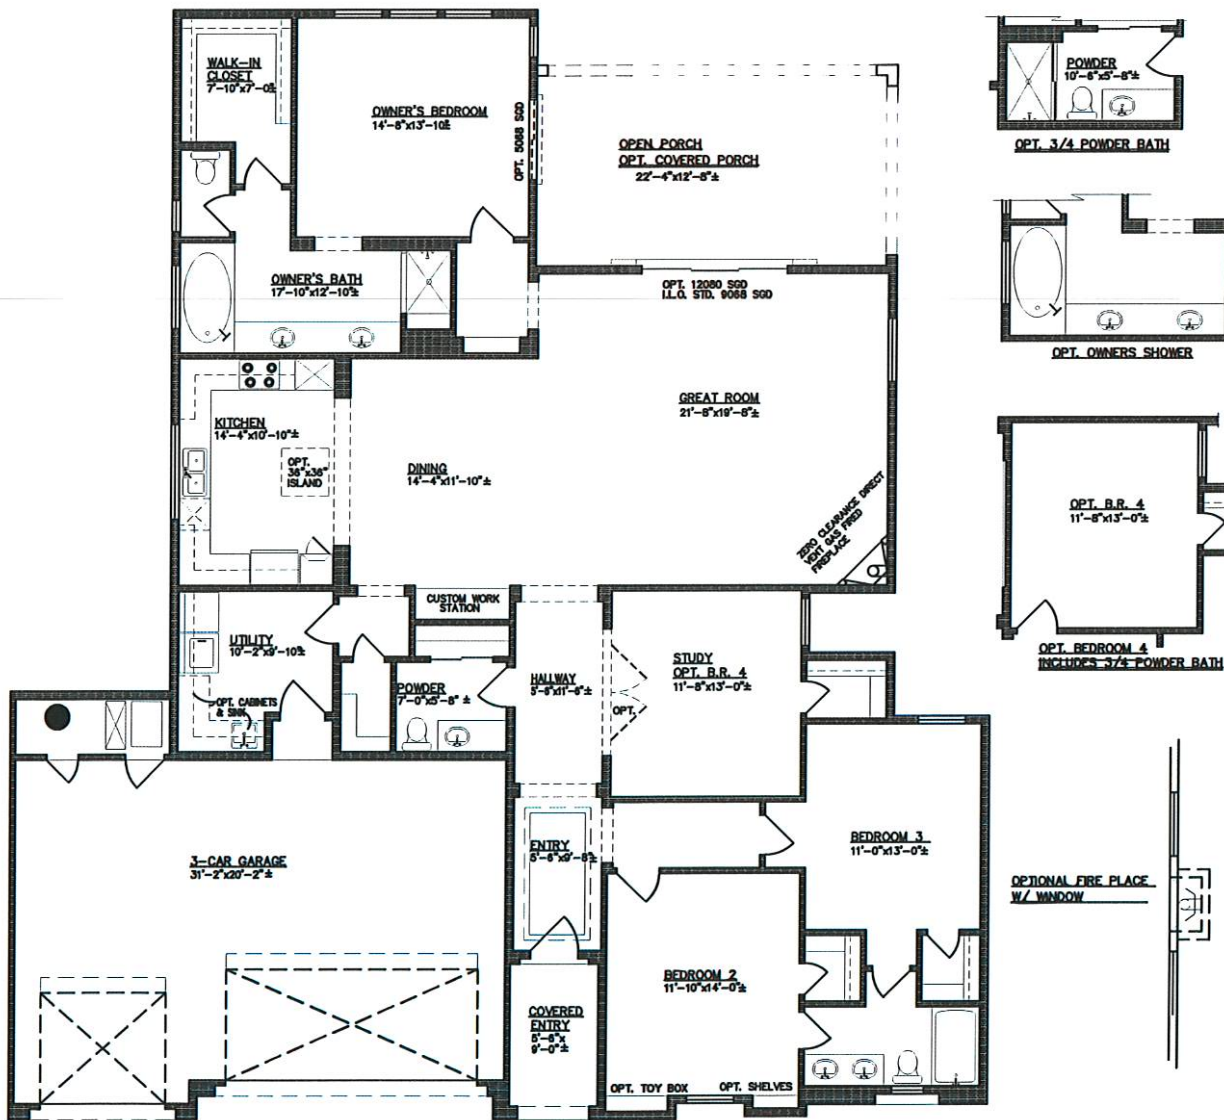

King Fisher

2386 square feet

All square footage is approximate. Renderings are conceptions and may vary slightly from actual home. Windows may vary with exterior design. Homes may be built reverse of plans shown, depending on site conditions. Minor architectural changes may be made from time to time at the option of the builder. Model homes may feature upgrade options at additional expense. Pricing, included features and available floor plans subject to change without notice or obligation. Please consult your Sales Professional for details.